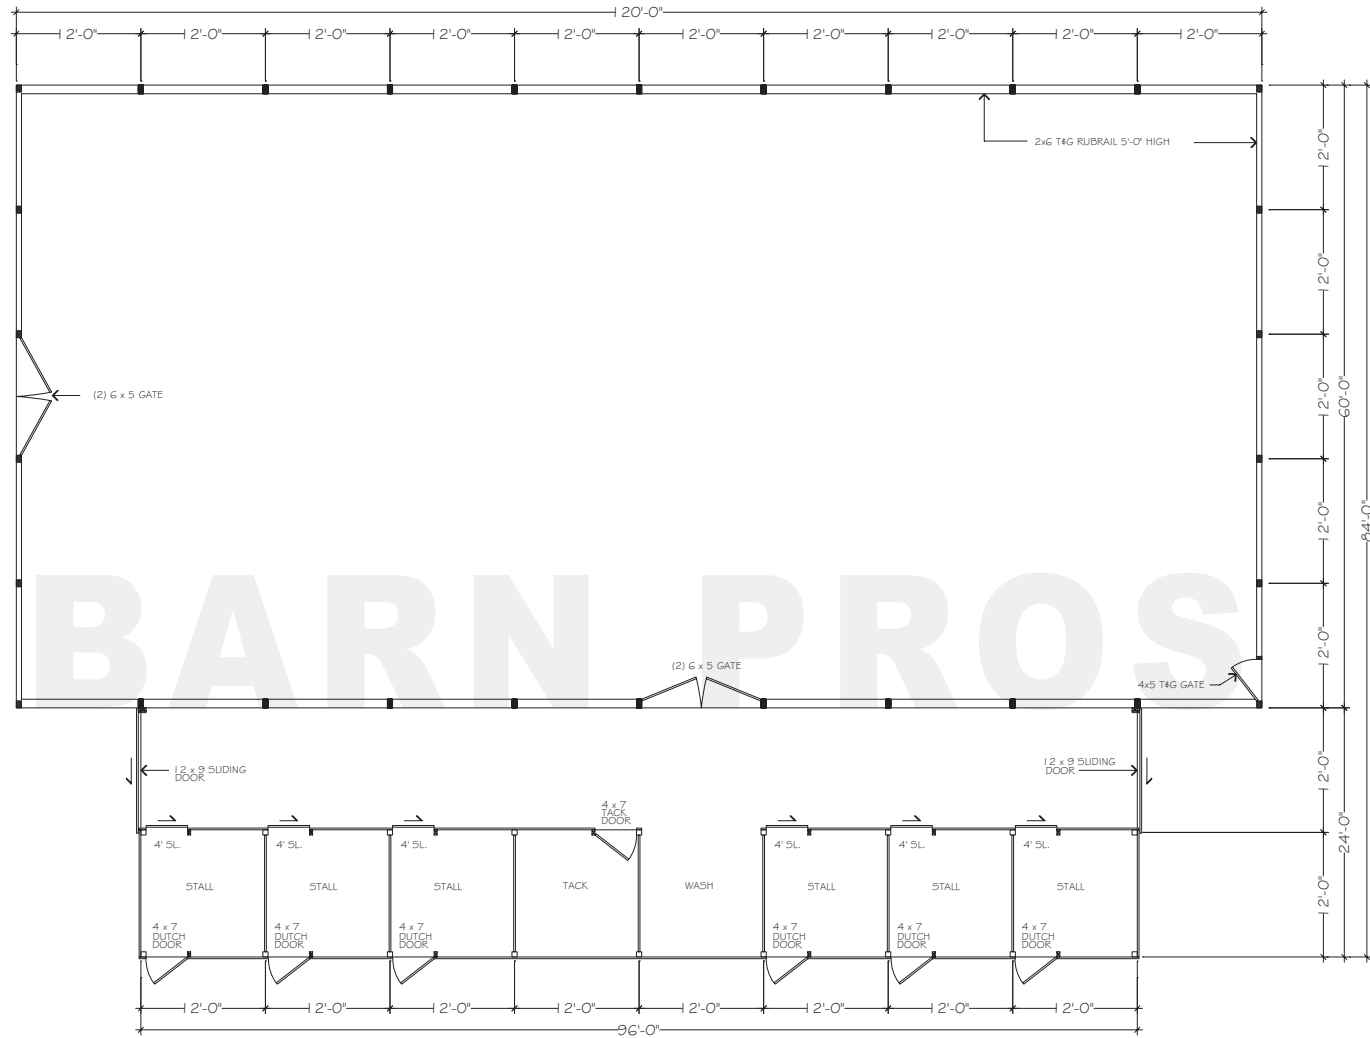

Barn Pros Club 84 Arena
Standard Model

BARN PROS

LEFT SIDE ELEVATION

© 2014 BARN PROS INC

Barn Pros Club 84 Arena
Standard Model

BARN PROS

RIGHT SIDE ELEVATION

© 2014 BARN PROS INC

Barn Pros Club 84 Arena Standard Model

FLOORPLAN - LOWER

© 2014 BARN PROS INC