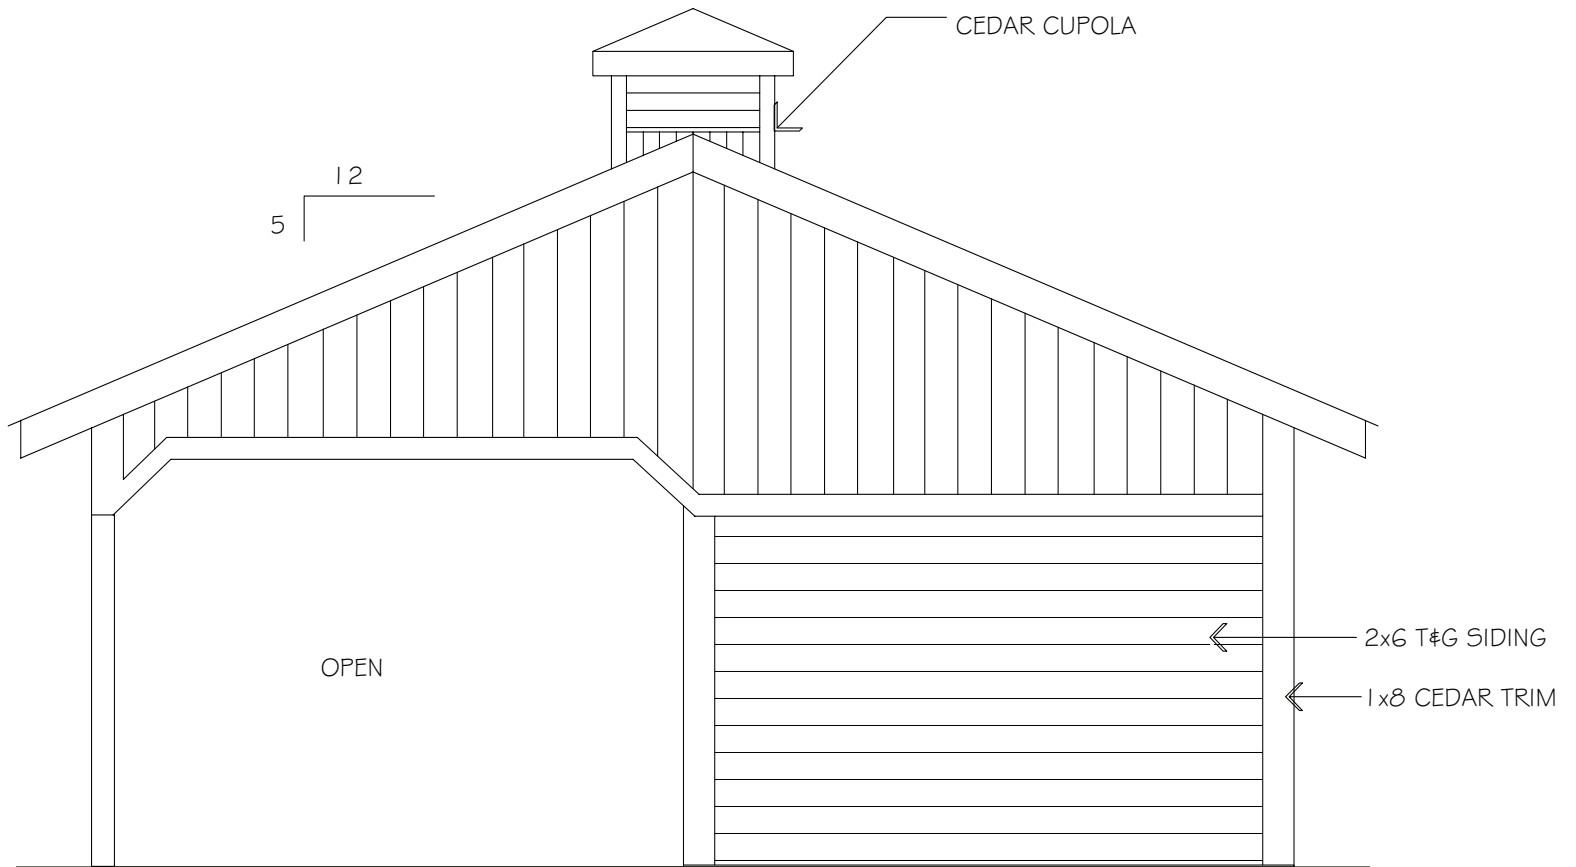

# CIMARRON 24 Barn - Floorplans & Elevations

FRONT ELEVATION

Barn Pros Nationwide  
14567 169TH DR. S.E. MONROE, WA 98272  
PHONE: 1-866-844-2276

# CIMARRON 24 Barn - Floorplans & Elevations

REAR ELEVATION

Barn Pros Nationwide  
14567 169TH DR. S.E. MONROE, WA 98272  
PHONE: 1-866-844-2276