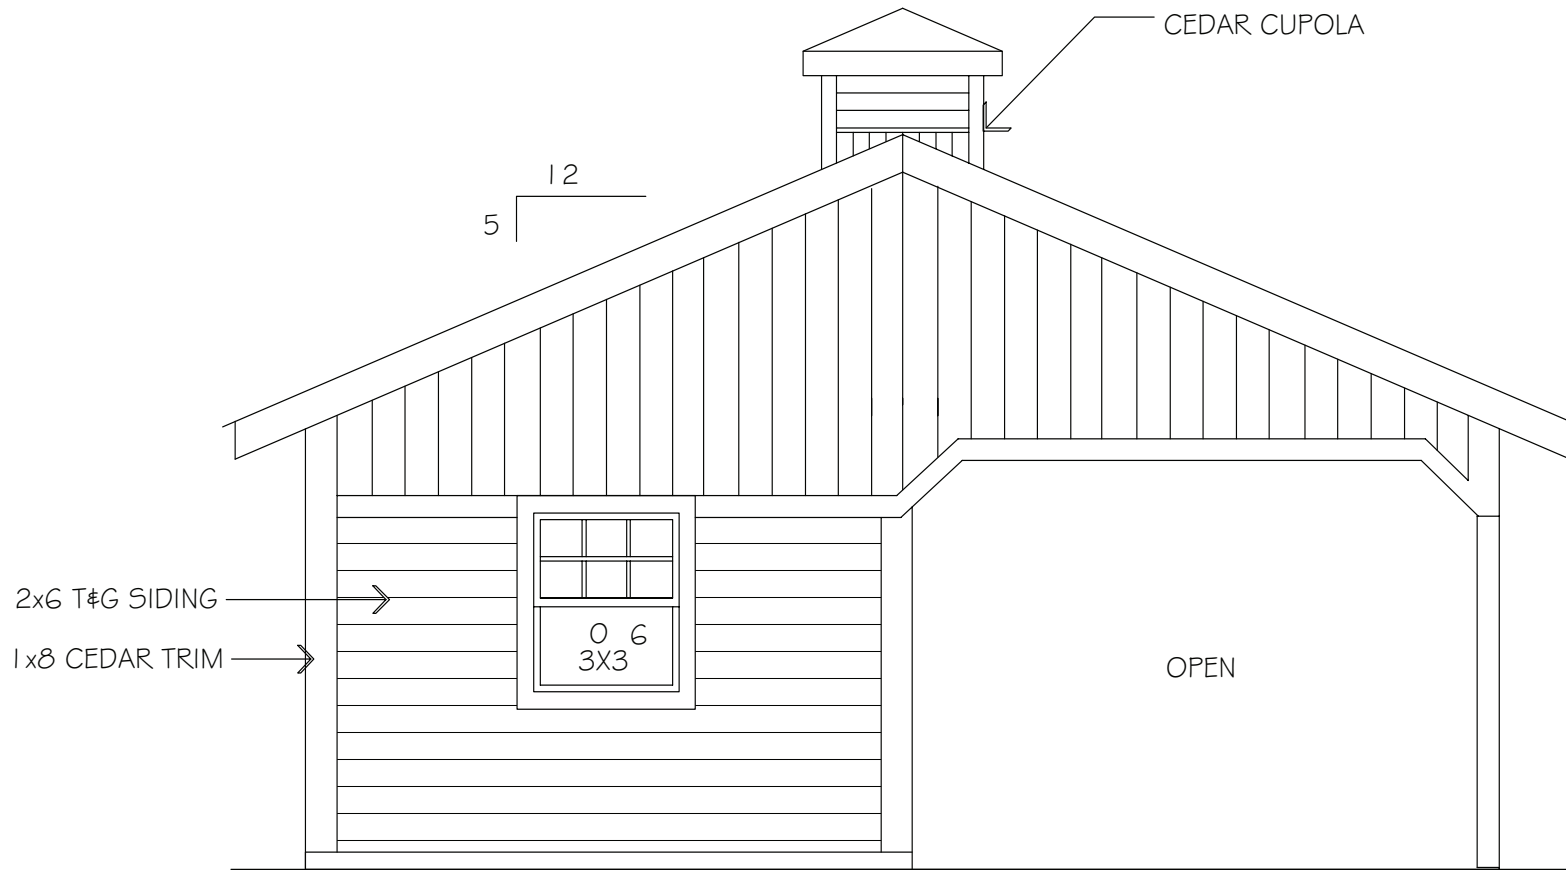

Barn Pros Nationwide
14567 169TH DR. S.E. MONROE, WA 98272
PHONE: 1-866-844-2276

CIMARRON 24 Barn - Floorplans & Elevations

FRONT ELEVATION