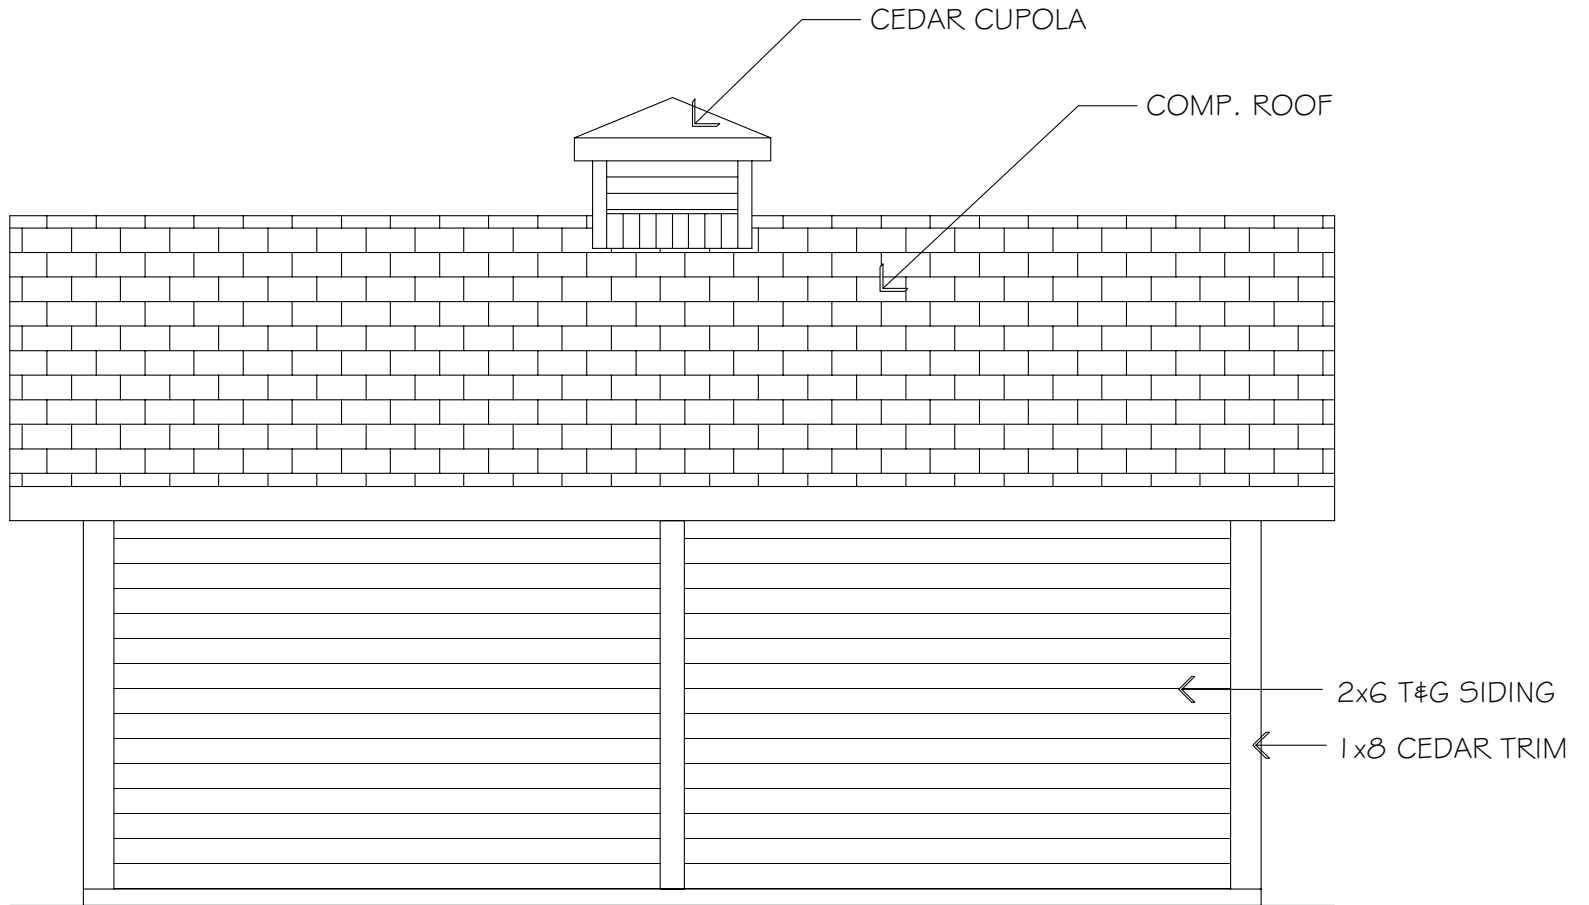

# CIMARRON 24 Barn - Floorplans & Elevations

FRONT ELEVATION

Barn Pros Nationwide  
14567 169TH DR. S.E. MONROE, WA 98272  
PHONE: 1-866-844-2276

# CIMARRON 24 Barn - Floorplans & Elevations

REAR ELEVATION

Barn Pros Nationwide  
14567 169TH DR. S.E. MONROE, WA 98272  
PHONE: 1-866-844-2276

# CIMARRON 24 Barn - Floorplans & Elevations

LEFT SIDE ELEVATION

Barn Pros Nationwide  
14567 169TH DR. S.E. MONROE, WA 98272  
PHONE: 1-866-844-2276