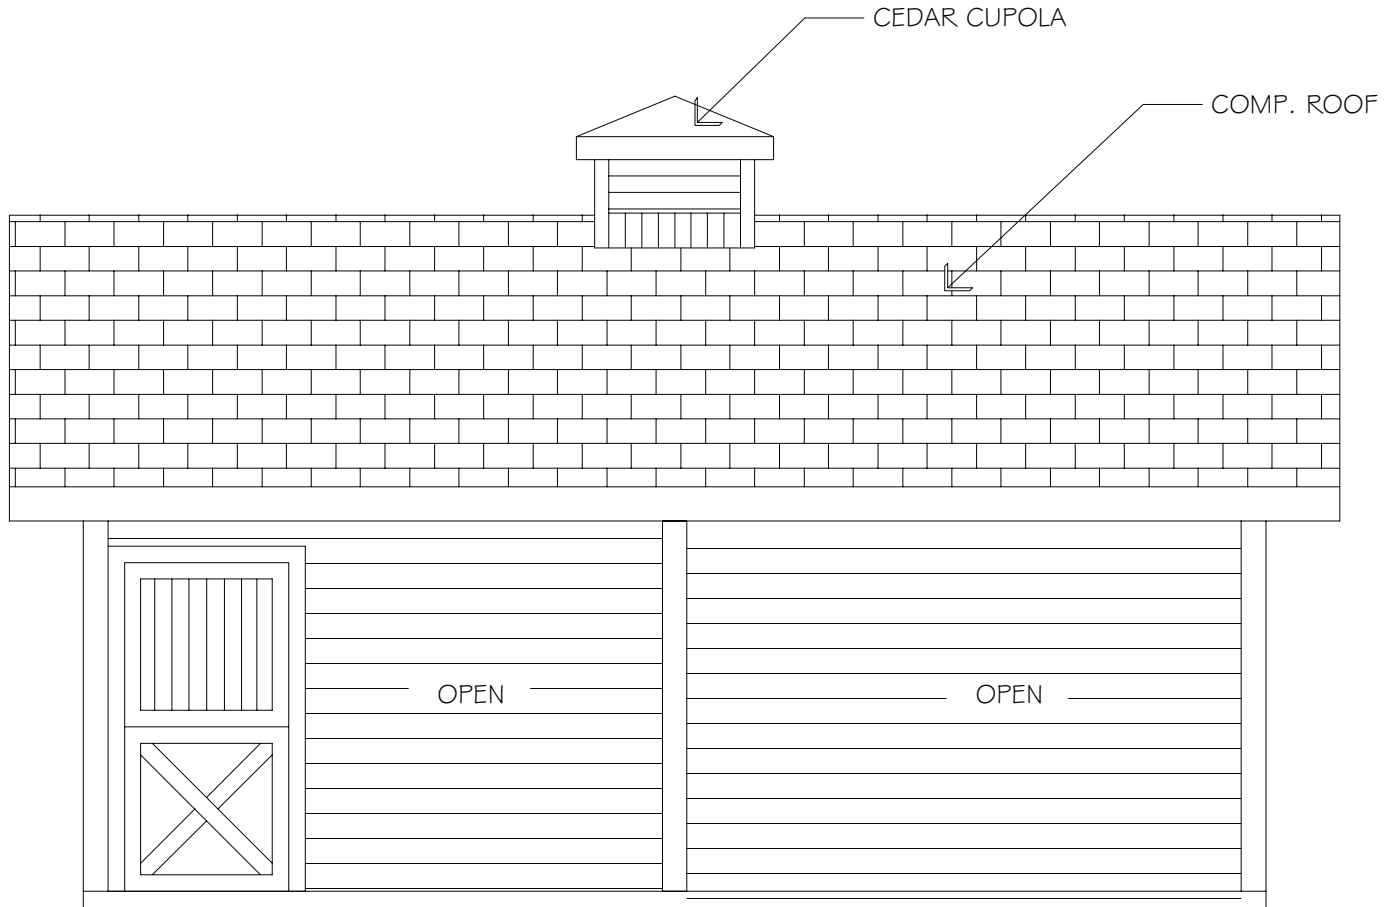

# CIMARRON 24 Barn - Floorplans & Elevations

REAR ELEVATION

Barn Pros Nationwide  
14567 169TH DR. S.E. MONROE, WA 98272  
PHONE: 1-866-844-2276

# CIMARRON 24 Barn - Floorplans & Elevations

LEFT SIDE ELEVATION

Barn Pros Nationwide  
14567 169TH DR. S.E. MONROE, WA 98272  
PHONE: 1-866-844-2276

# CIMARRON 24 Barn - Floorplans & Elevations

RIGHT SIDE ELEVATION

Barn Pros Nationwide  
14567 169TH DR. S.E. MONROE, WA 98272  
PHONE: 1-866-844-2276