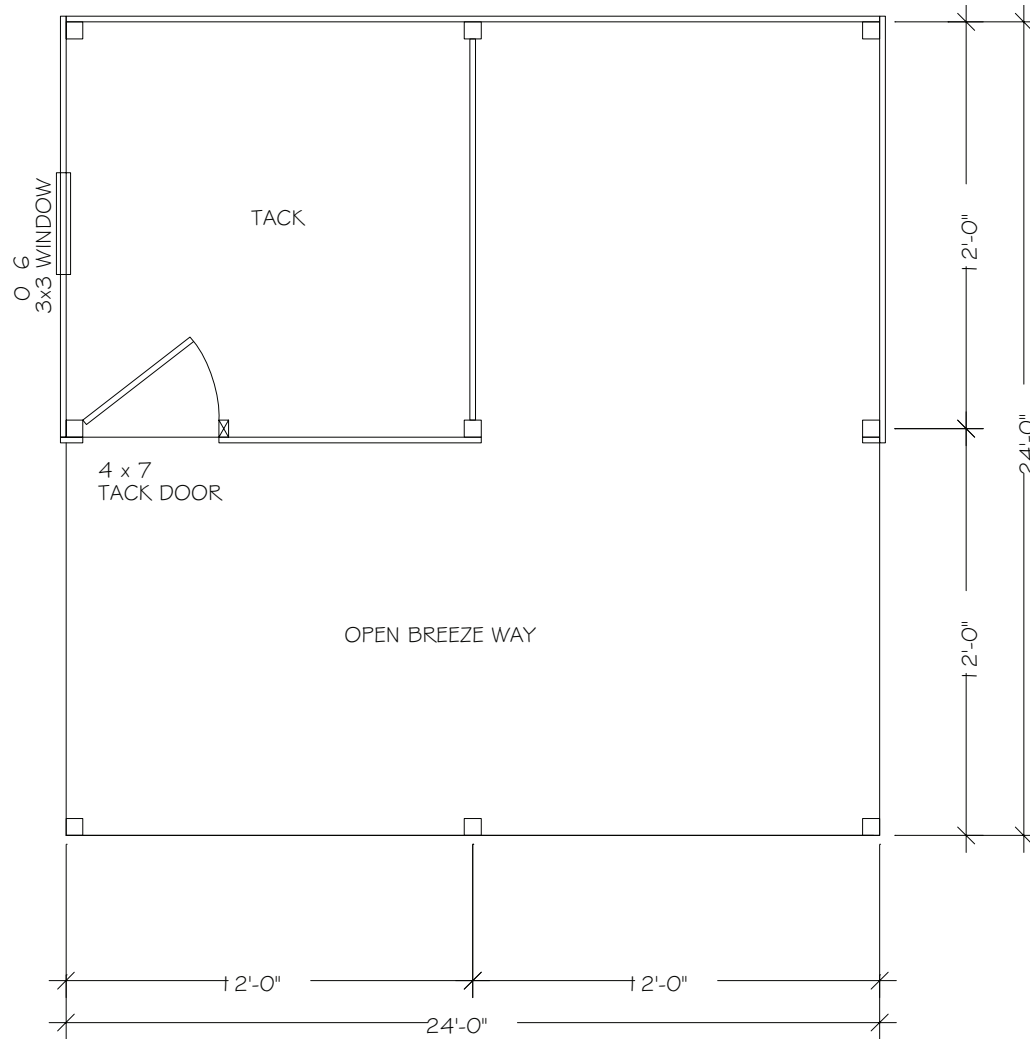

# CIMARRON 24 Barn - Floorplans & Elevations

LEFT SIDE ELEVATION

Barn Pros Nationwide  
14567 169TH DR. S.E. MONROE, WA 98272  
PHONE: 1-866-844-2276

# CIMARRON 24 Barn - Floorplans & Elevations

RIGHT SIDE ELEVATION

Barn Pros Nationwide  
14567 169TH DR. S.E. MONROE, WA 98272  
PHONE: 1-866-844-2276

# CIMARRON 24 Barn - Floorplans & Elevations

FLOORPLAN