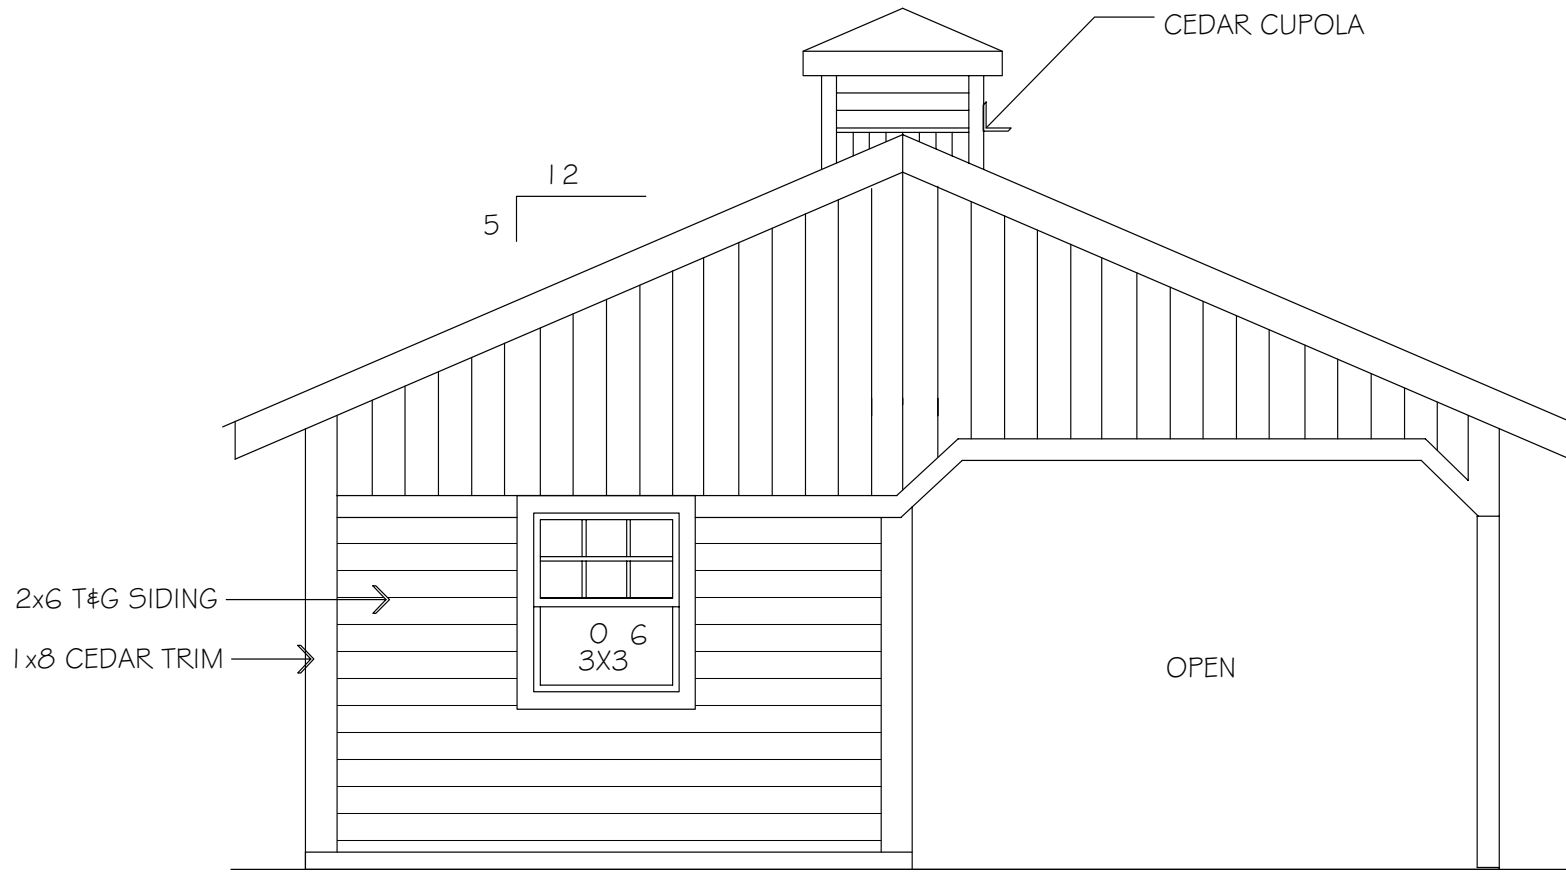

B

Barn Pros Nationwide
14567 169TH DR. S.E. MONROE, WA 98272
PHONE: 1-866-844-2276

CIMARRON 36 Barn - Floorplans & Elevations

Barn Pros Nationwide
14567 169TH DR. S.E. MONROE, WA 98272
PHONE: 1-866-844-2276

CIMARRON 36 Barn - Floorplans & Elevations

Barn Pros Nationwide
14567 169TH DR. S.E. MONROE, WA 98272
PHONE: 1-866-844-2276

CIMARRON 36 Barn - Floorplans & Elevations

FRONT ELEVATION

Barn Pros Nationwide
14567 169TH DR. S.E. MONROE, WA 98272
PHONE: 1-866-844-2276