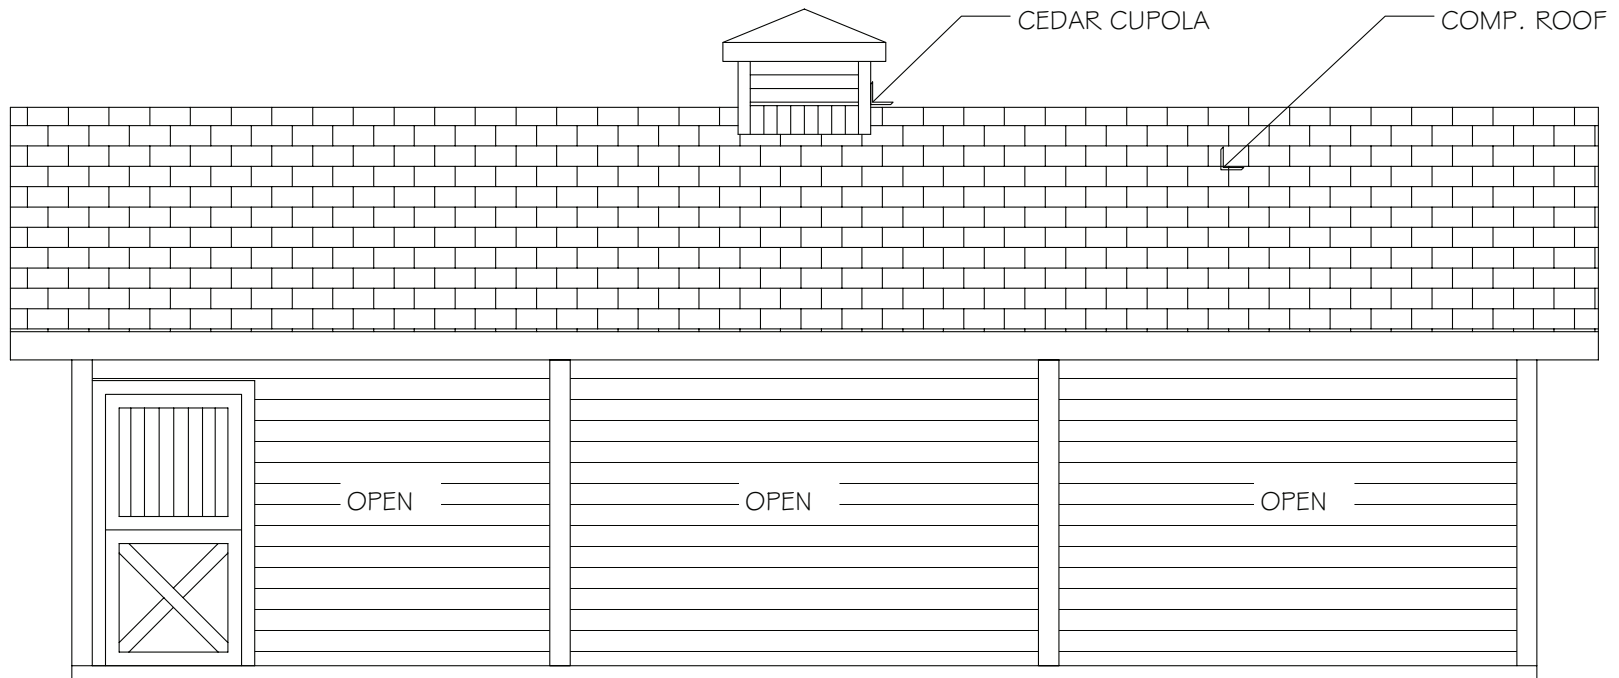

CIMARRON 36 Barn - Floorplans & Elevations

Barn Pros Nationwide
14567 169TH DR. S.E. MONROE, WA 98272
PHONE: 1-866-844-2276

CIMARRON 36 Barn - Floorplans & Elevations

FRONT ELEVATION

Barn Pros Nationwide
14567 169TH DR. S.E. MONROE, WA 98272
PHONE: 1-866-844-2276

CIMARRON 36 Barn - Floorplans & Elevations

REAR ELEVATION

Barn Pros Nationwide
14567 169TH DR. S.E. MONROE, WA 98272
PHONE: 1-866-844-2276

CIMARRON 36 Barn - Floorplans & Elevations

LEFT SIDE ELEVATION

Barn Pros Nationwide
14567 169TH DR. S.E. MONROE, WA 98272
PHONE: 1-866-844-2276

CIMARRON 36 Barn - Floorplans & Elevations

RIGHT SIDE ELEVATION

Barn Pros Nationwide
14567 169TH DR. S.E. MONROE, WA 98272
PHONE: 1-866-844-2276

CIMARRON 36 Barn - Floorplans & Elevations

FLOORPLAN