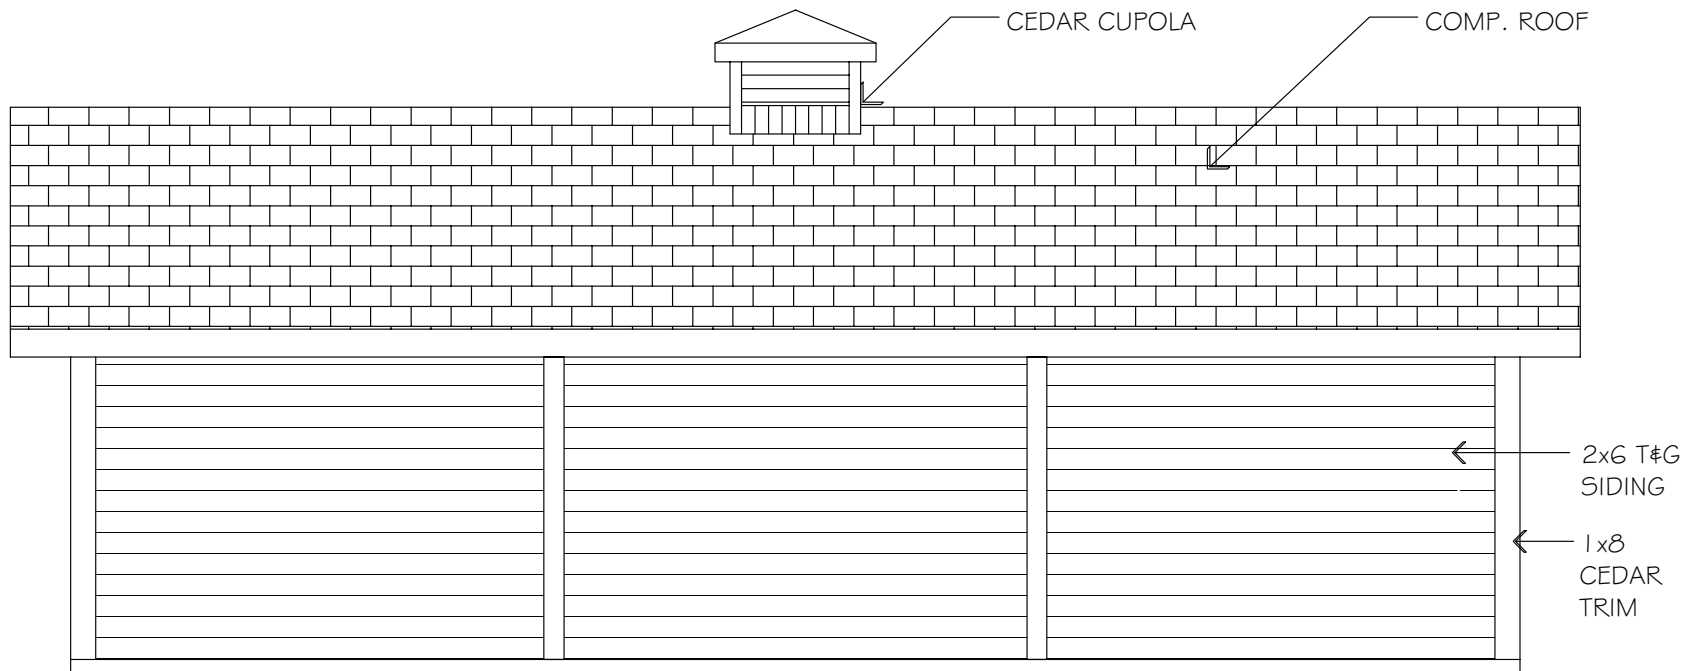

CIMARRON 36 Barn - Floorplans & Elevations

REAR ELEVATION

Barn Pros Nationwide
14567 169TH DR. S.E. MONROE, WA 98272
PHONE: 1-866-844-2276

CIMARRON 36 Barn - Floorplans & Elevations

LEFT SIDE ELEVATION

Barn Pros Nationwide
14567 169TH DR. S.E. MONROE, WA 98272
PHONE: 1-866-844-2276