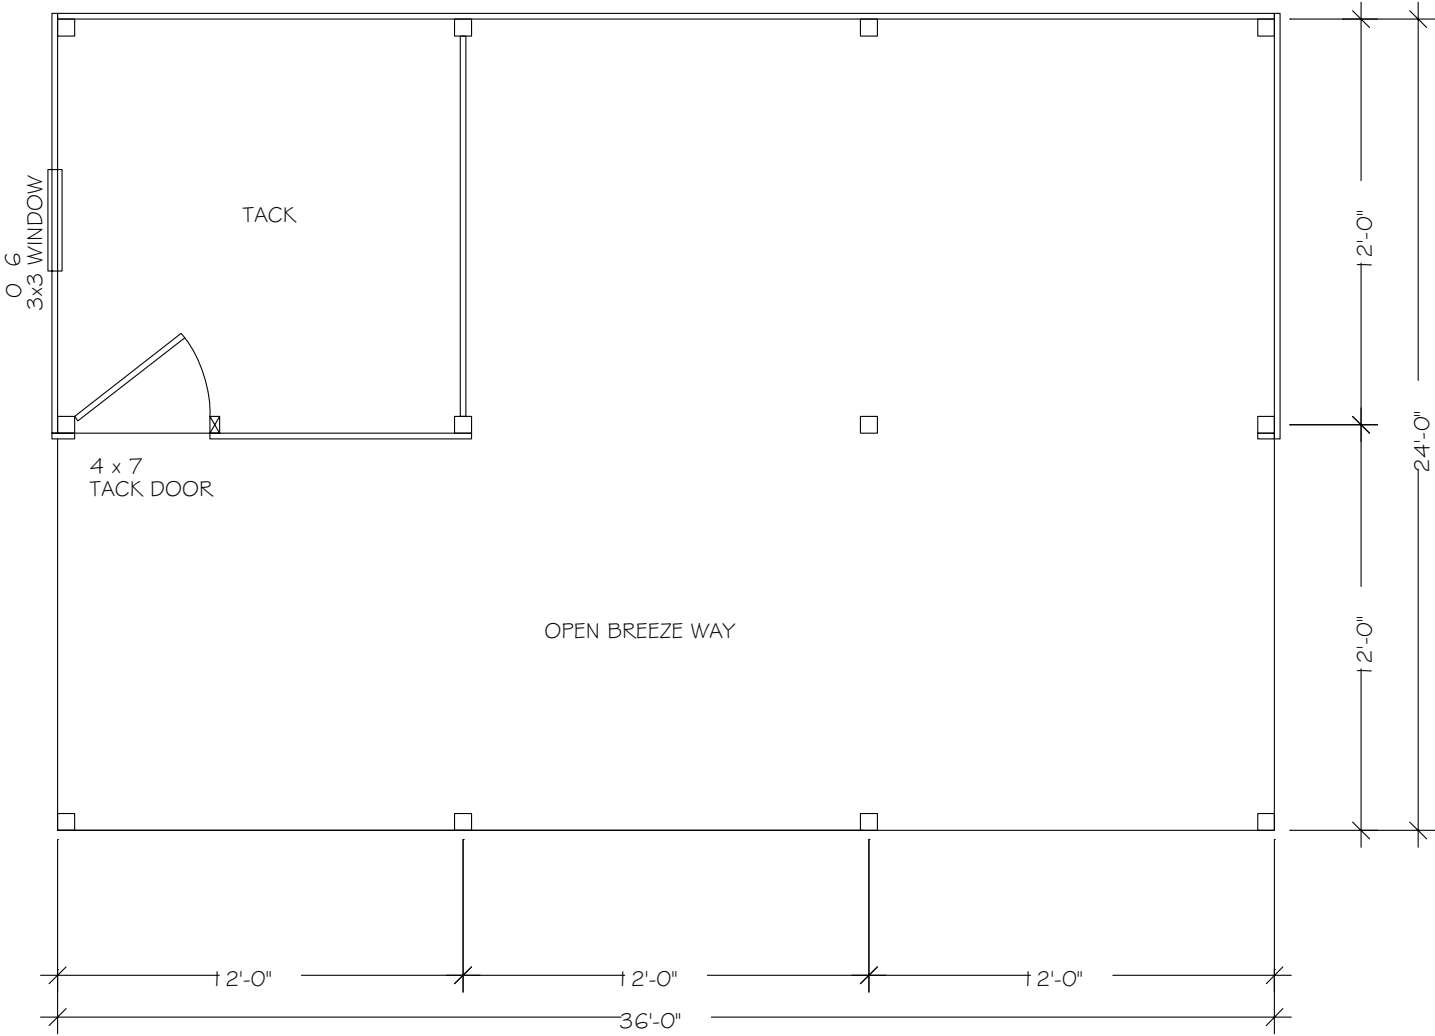

CIMARRON 36 Barn - Floorplans & Elevations

REAR ELEVATION

Barn Pros Nationwide
14567 169TH DR. S.E. MONROE, WA 98272
PHONE: 1-866-844-2276

CIMARRON 36 Barn - Floorplans & Elevations

LEFT SIDE ELEVATION

Barn Pros Nationwide
14567 169TH DR. S.E. MONROE, WA 98272
PHONE: 1-866-844-2276

CIMARRON 36 Barn - Floorplans & Elevations

RIGHT SIDE ELEVATION

Barn Pros Nationwide
14567 169TH DR. S.E. MONROE, WA 98272
PHONE: 1-866-844-2276

CIMARRON 36 Barn - Floorplans & Elevations

FLOORPLAN