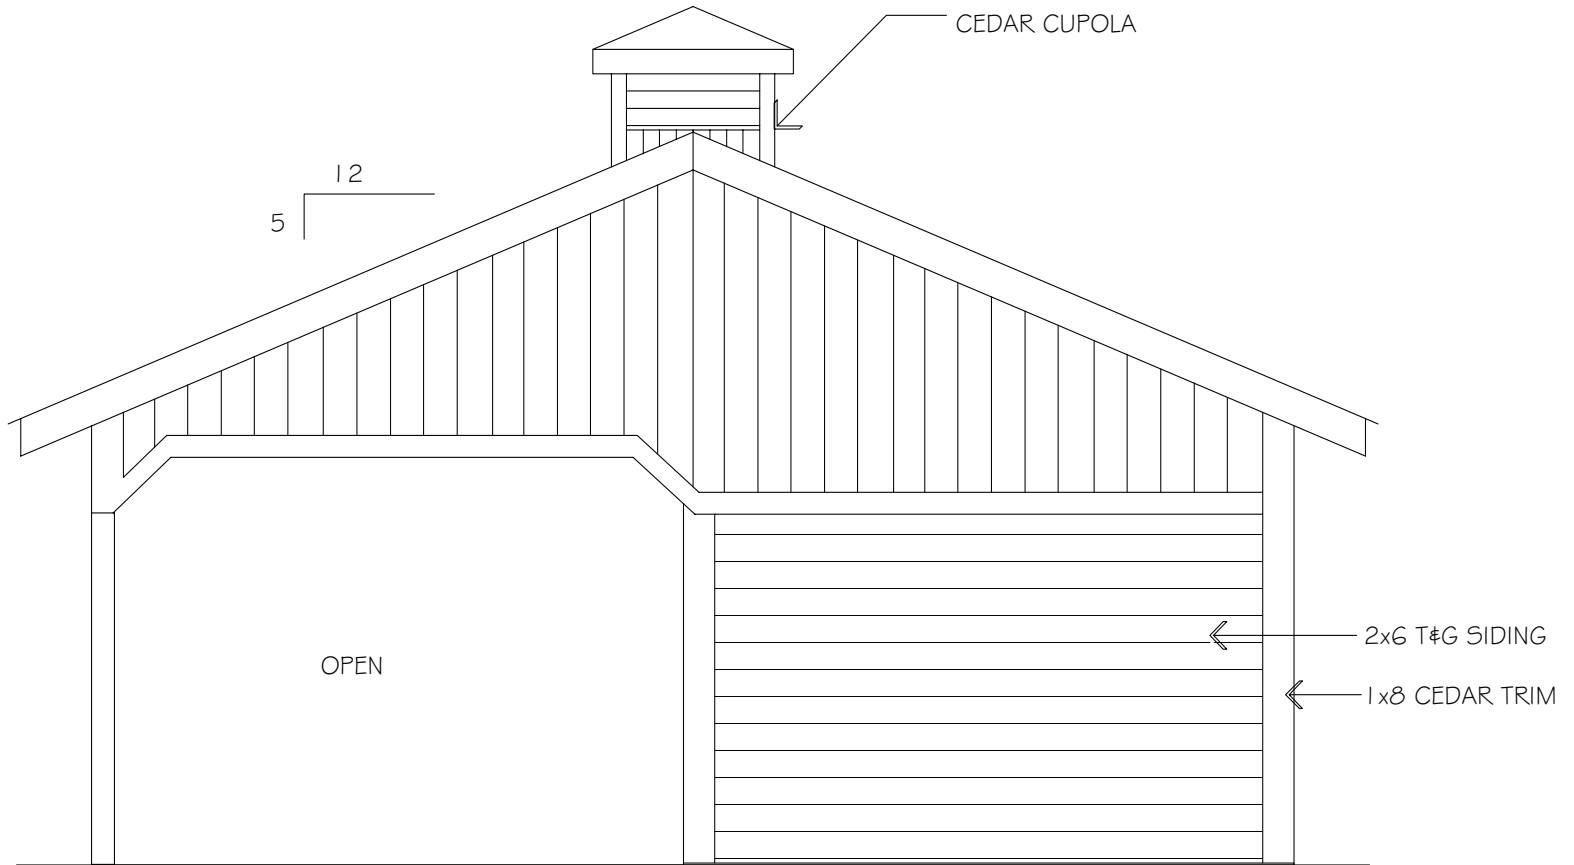

CIMARRON 36 Barn - Floorplans & Elevations

Barn Pros Nationwide
14567 169TH DR. S.E. MONROE, WA 98272
PHONE: 1-866-844-2276

CIMARRON 36 Barn - Floorplans & Elevations

FRONT ELEVATION

Barn Pros Nationwide
14567 169TH DR. S.E. MONROE, WA 98272
PHONE: 1-866-844-2276

CIMARRON 36 Barn - Floorplans & Elevations

REAR ELEVATION

Barn Pros Nationwide
14567 169TH DR. S.E. MONROE, WA 98272
PHONE: 1-866-844-2276

CIMARRON 36 Barn - Floorplans & Elevations

LEFT SIDE ELEVATION

Barn Pros Nationwide
14567 169TH DR. S.E. MONROE, WA 98272
PHONE: 1-866-844-2276