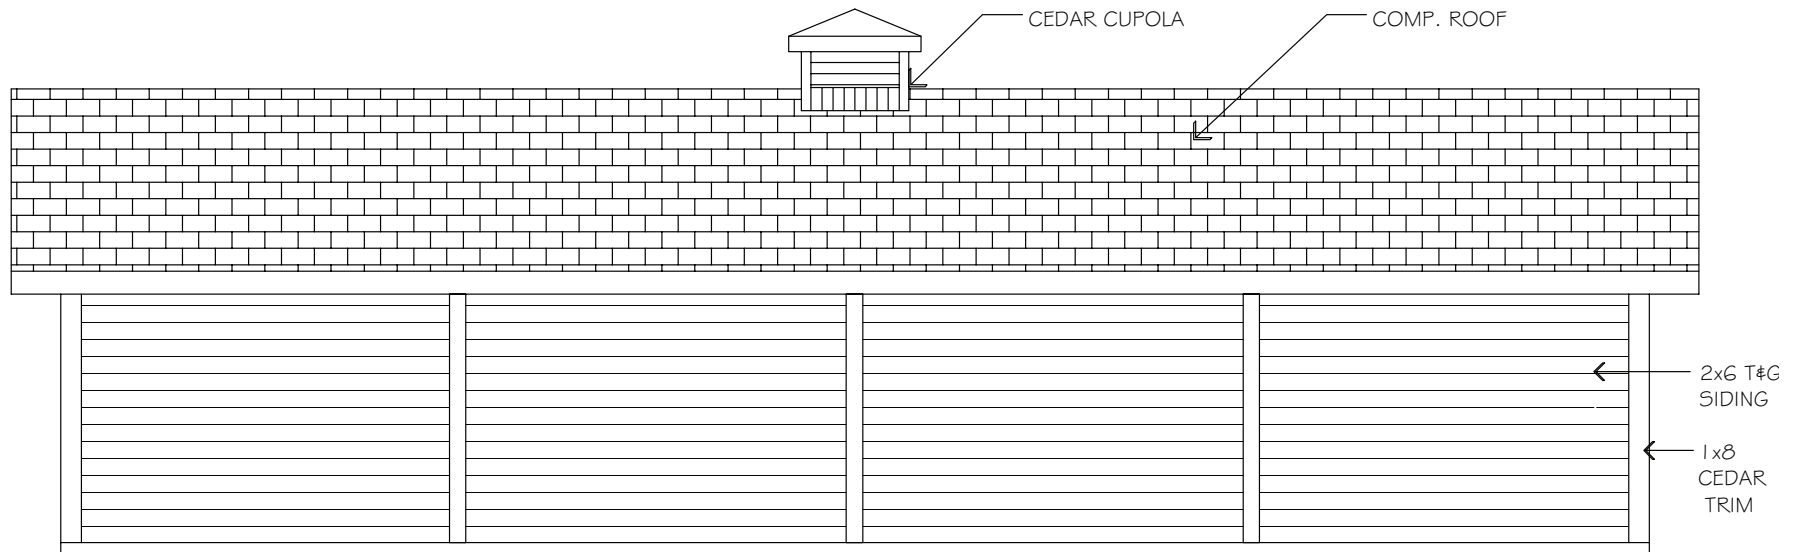

CIMARRON 48 Barn - Floorplans & Elevations

Barn Pros Nationwide
14567 169TH DR. S.E. MONROE, WA 98272
PHONE: 1-866-844-2276

CIMARRON 48 Barn - Floorplans & Elevations

FRONT ELEVATION

Barn Pros Nationwide
14567 169TH DR. S.E. MONROE, WA 98272
PHONE: 1-866-844-2276

CIMARRON 48 Barn - Floorplans & Elevations

REAR ELEVATION

Barn Pros Nationwide
14567 169TH DR. S.E. MONROE, WA 98272
PHONE: 1-866-844-2276

CIMARRON 48 Barn - Floorplans & Elevations

LEFT SIDE ELEVATION

Barn Pros Nationwide
14567 169TH DR. S.E. MONROE, WA 98272
PHONE: 1-866-844-2276

CIMARRON 48 Barn - Floorplans & Elevations

RIGHT SIDE ELEVATION

Barn Pros Nationwide
14567 169TH DR. S.E. MONROE, WA 98272
PHONE: 1-866-844-2276

CIMARRON 48 Barn - Floorplans & Elevations

FLOORPLAN