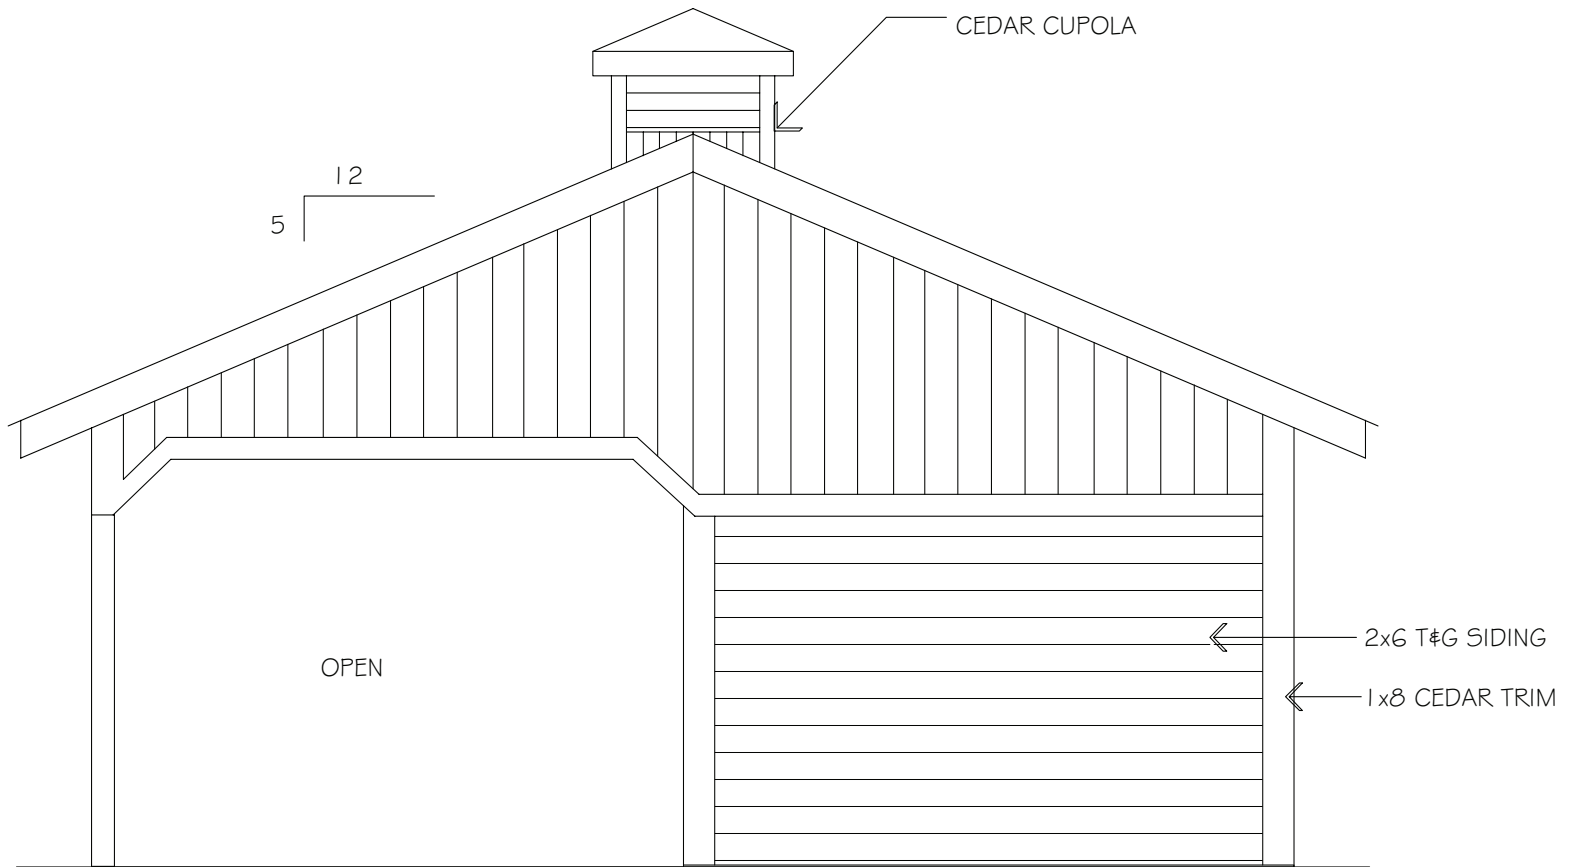

CIMARRON 48 Barn - Floorplans & Elevations

Barn Pros Nationwide
14567 169TH DR. S.E. MONROE, WA 98272
PHONE: 1-866-844-2276

CIMARRON 48 Barn - Floorplans & Elevations

FRONT ELEVATION

Barn Pros Nationwide
14567 169TH DR. S.E. MONROE, WA 98272
PHONE: 1-866-844-2276

CIMARRON 48 Barn - Floorplans & Elevations

REAR ELEVATION

Barn Pros Nationwide
14567 169TH DR. S.E. MONROE, WA 98272
PHONE: 1-866-844-2276

CIMARRON 48 Barn - Floorplans & Elevations

LEFT SIDE ELEVATION

Barn Pros Nationwide
14567 169TH DR. S.E. MONROE, WA 98272
PHONE: 1-866-844-2276