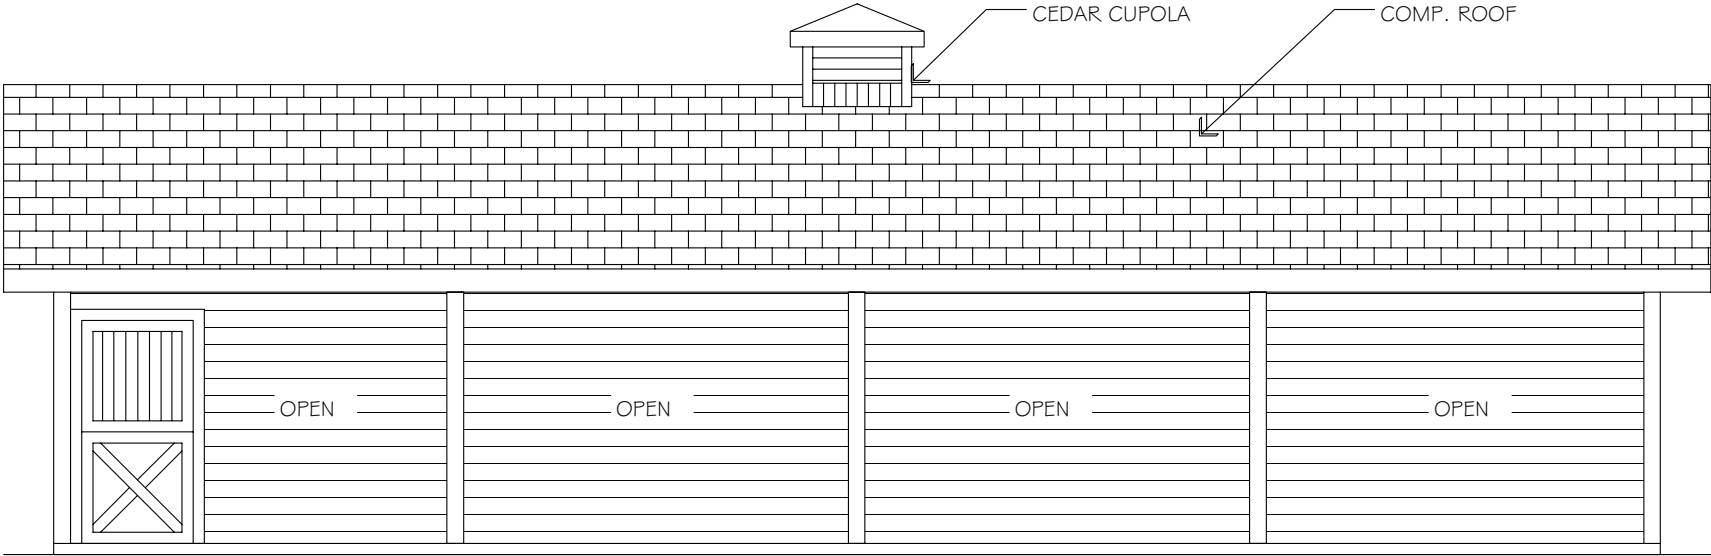

CIMARRON 48 Barn - Floorplans & Elevations

Barn Pros Nationwide
14567 169TH DR. S.E. MONROE, WA 98272
PHONE: 1-866-844-2276

CIMARRON 48 Barn - Floorplans & Elevations

FRONT ELEVATION

Barn Pros Nationwide
14567 169TH DR. S.E. MONROE, WA 98272
PHONE: 1-866-844-2276

CIMARRON 48 Barn - Floorplans & Elevations

REAR ELEVATION

Barn Pros Nationwide
14567 169TH DR. S.E. MONROE, WA 98272
PHONE: 1-866-844-2276

CIMARRON 48 Barn - Floorplans & Elevations

LEFT SIDE ELEVATION

Barn Pros Nationwide
14567 169TH DR. S.E. MONROE, WA 98272
PHONE: 1-866-844-2276

CIMARRON 48 Barn - Floorplans & Elevations

RIGHT SIDE ELEVATION

Barn Pros Nationwide
14567 169TH DR. S.E. MONROE, WA 98272
PHONE: 1-866-844-2276

CIMARRON 48 Barn - Floorplans & Elevations

FLOORPLAN