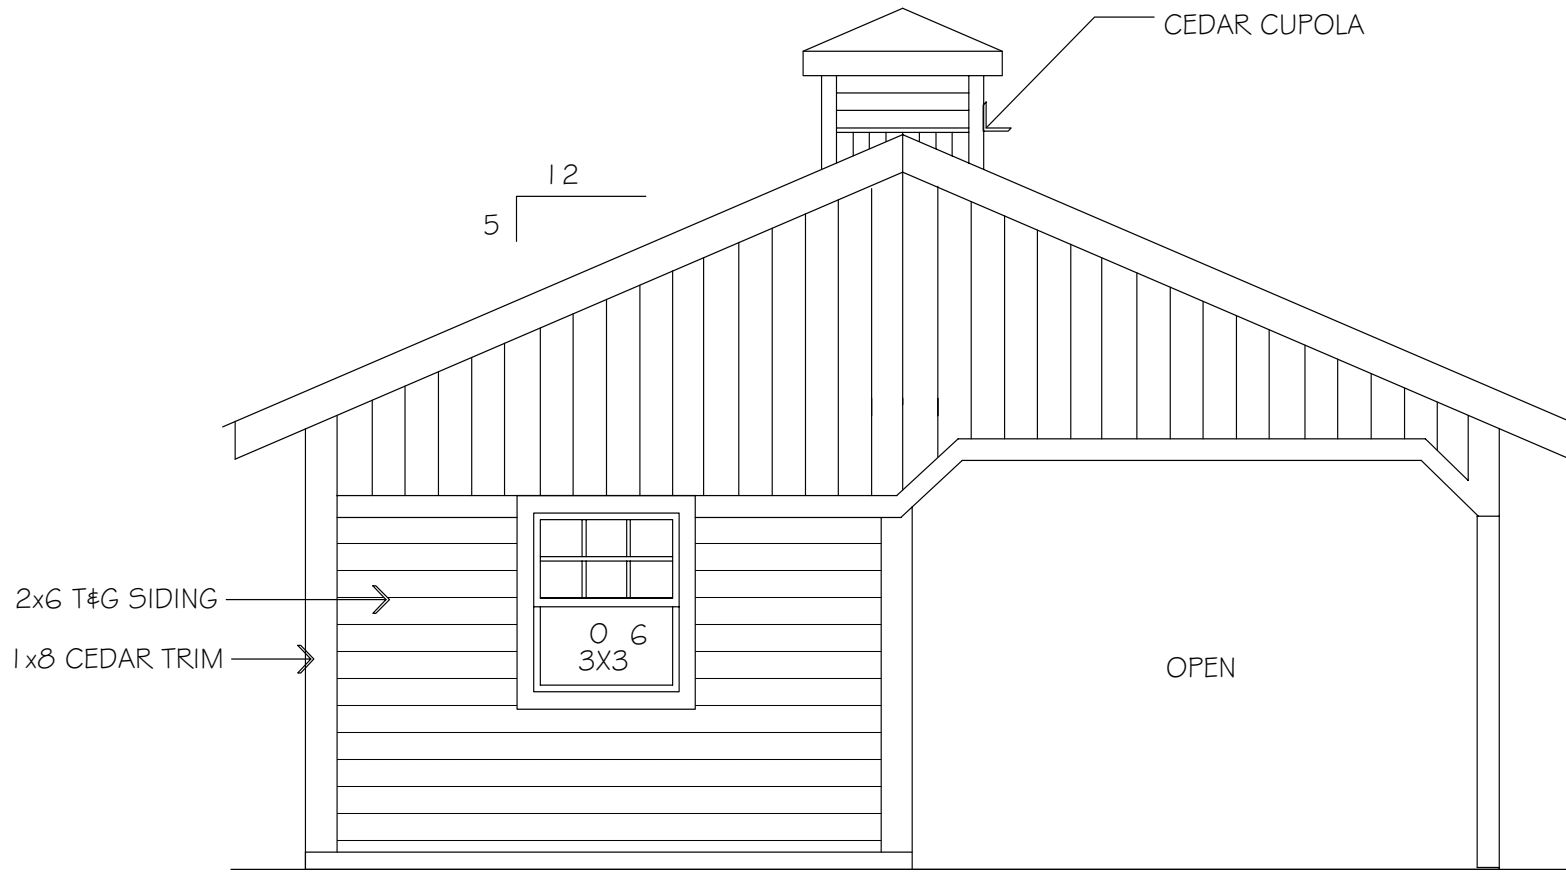

B

Barn Pros Nationwide
14567 169TH DR. S.E. MONROE, WA 98272
PHONE: 1-866-844-2276

CIMARRON 48 Barn - Floorplans & Elevations

Barn Pros Nationwide
14567 169TH DR. S.E. MONROE, WA 98272
PHONE: 1-866-844-2276

CIMARRON 48 Barn - Floorplans & Elevations

Barn Pros Nationwide
14567 169TH DR. S.E. MONROE, WA 98272
PHONE: 1-866-844-2276

CIMARRON 48 Barn - Floorplans & Elevations

FRONT ELEVATION

Barn Pros Nationwide
14567 169TH DR. S.E. MONROE, WA 98272
PHONE: 1-866-844-2276