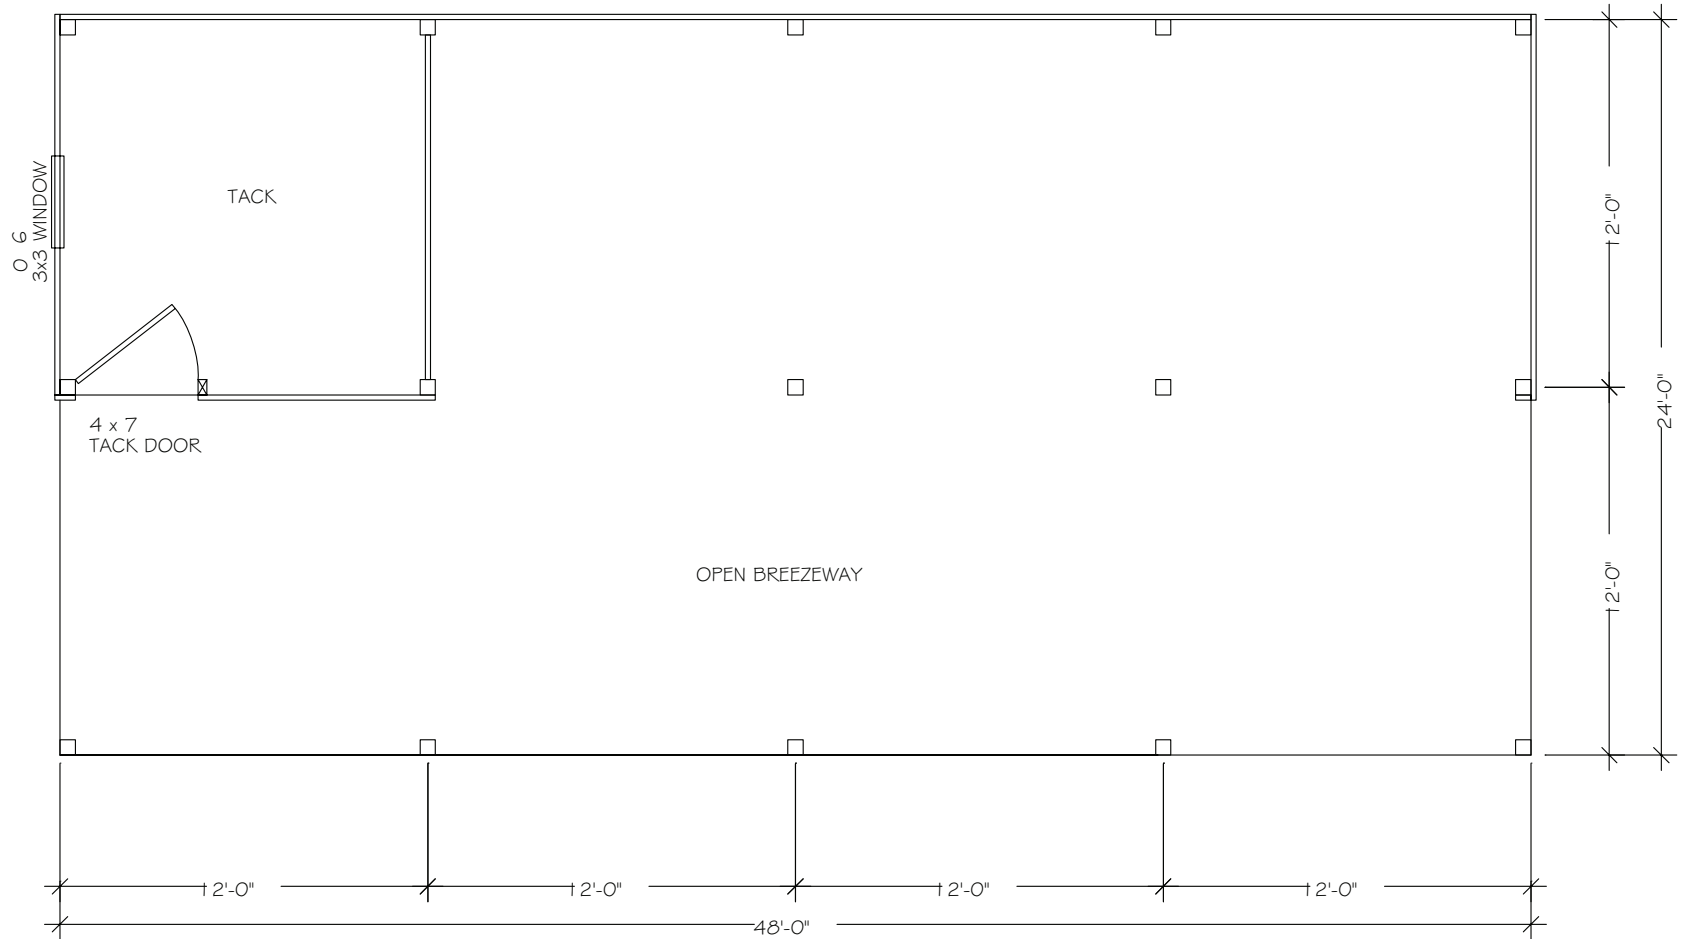

CIMARRON 48 Barn - Floorplans & Elevations

REAR ELEVATION

Barn Pros Nationwide
14567 169TH DR. S.E. MONROE, WA 98272
PHONE: 1-866-844-2276

CIMARRON 48 Barn - Floorplans & Elevations

LEFT SIDE ELEVATION

Barn Pros Nationwide
14567 169TH DR. S.E. MONROE, WA 98272
PHONE: 1-866-844-2276

CIMARRON 48 Barn - Floorplans & Elevations

RIGHT SIDE ELEVATION

Barn Pros Nationwide
14567 169TH DR. S.E. MONROE, WA 98272
PHONE: 1-866-844-2276

CIMARRON 48 Barn - Floorplans & Elevations

FLOORPLAN