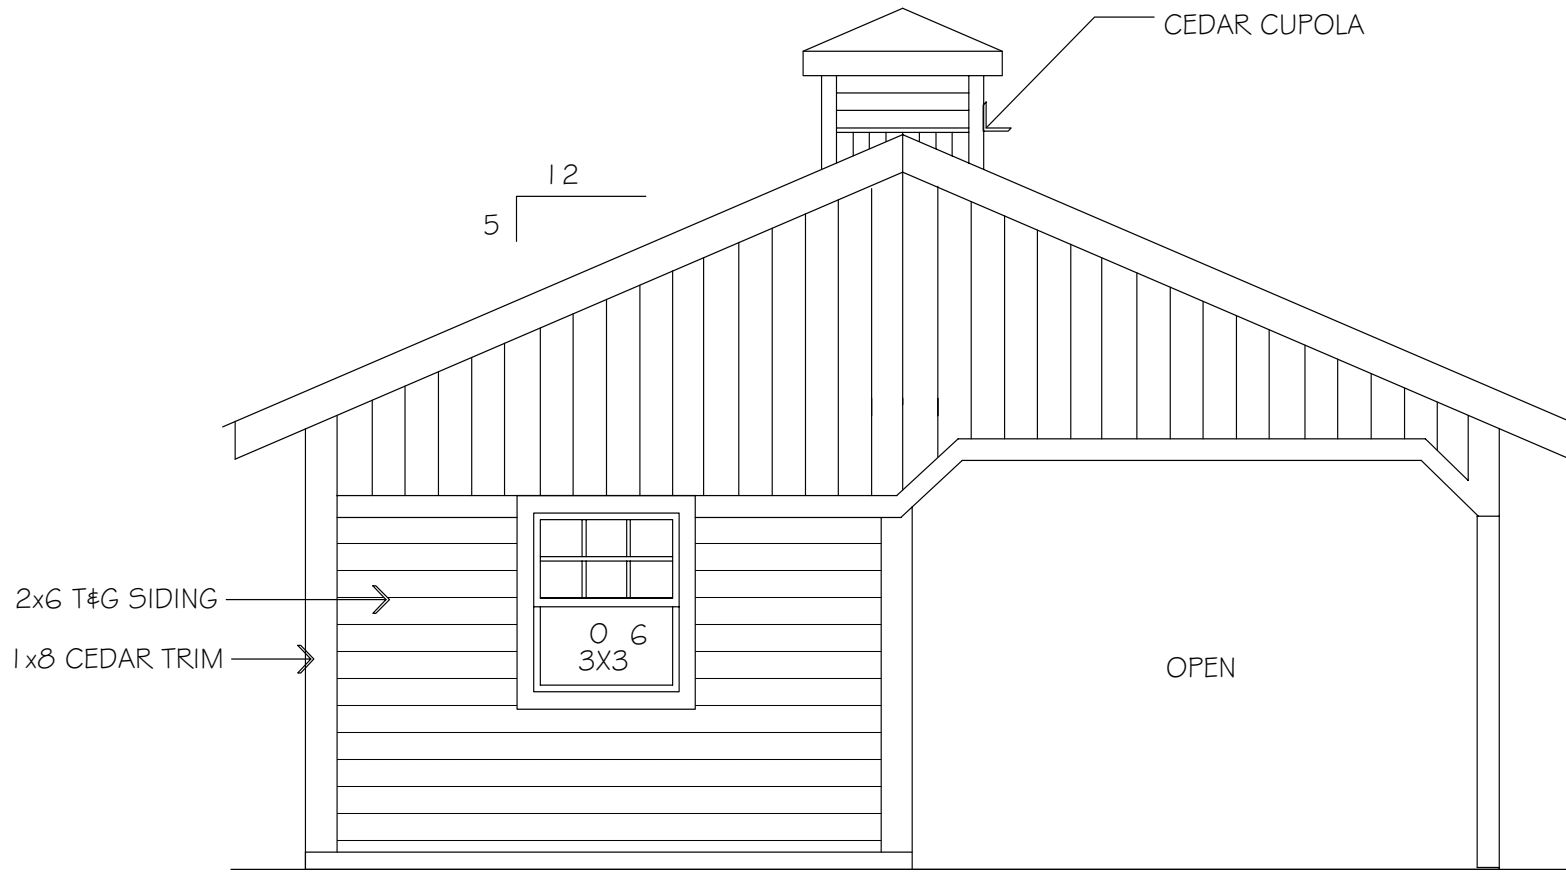

Barn Pros Nationwide
14567 169TH DR. S.E. MONROE, WA 98272
PHONE: 1-866-844-2276

CIMARRON 60 Barn - Floorplans & Elevations

B

Barn Pros Nationwide
14567 169TH DR. S.E. MONROE, WA 98272
PHONE: 1-866-844-2276

CIMARRON 60 Barn - Floorplans & Elevations

Barn Pros Nationwide
14567 169TH DR. S.E. MONROE, WA 98272
PHONE: 1-866-844-2276

CIMARRON 60 Barn - Floorplans & Elevations

FRONT ELEVATION

Barn Pros Nationwide
14567 169TH DR. S.E. MONROE, WA 98272
PHONE: 1-866-844-2276