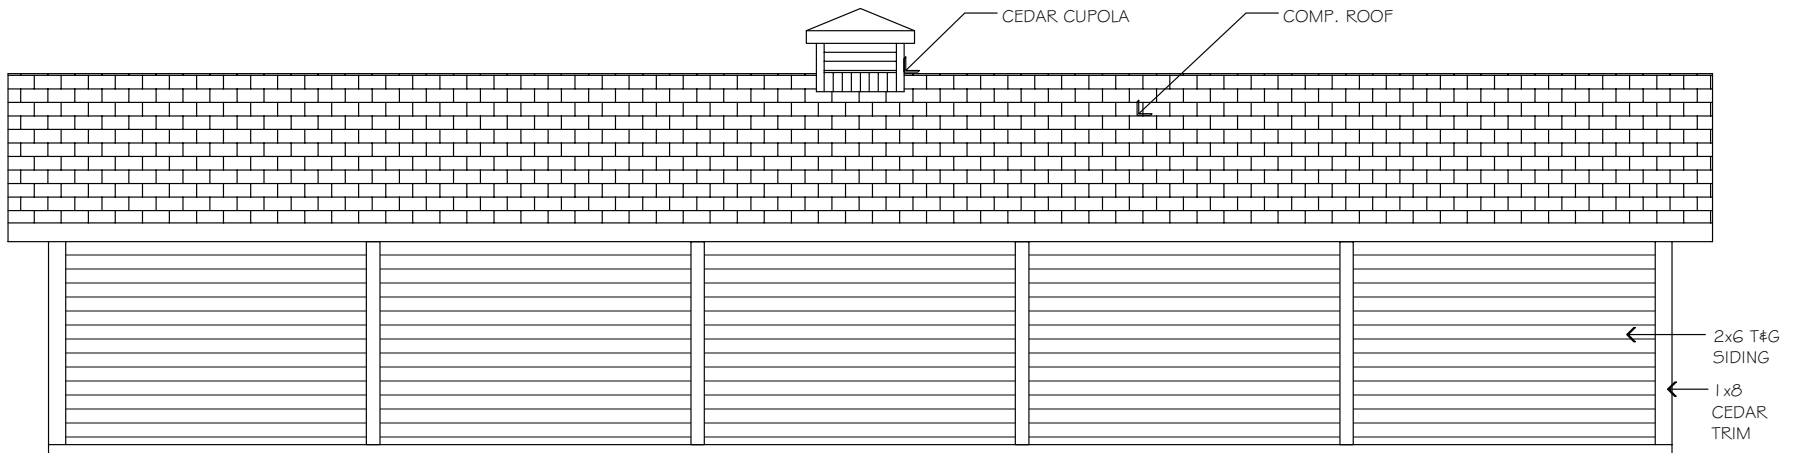

CIMARRON 60 Barn - Floorplans & Elevations

Barn Pros Nationwide
14567 169TH DR. S.E. MONROE, WA 98272
PHONE: 1-866-844-2276

CIMARRON 60 Barn - Floorplans & Elevations

FRONT ELEVATION

Barn Pros Nationwide
14567 169TH DR. S.E. MONROE, WA 98272
PHONE: 1-866-844-2276

CIMARRON 60 Barn - Floorplans & Elevations

REAR ELEVATION

Barn Pros Nationwide
14567 169TH DR. S.E. MONROE, WA 98272
PHONE: 1-866-844-2276

CIMARRON 60 Barn - Floorplans & Elevations

LEFT SIDE ELEVATION

Barn Pros Nationwide
14567 169TH DR. S.E. MONROE, WA 98272
PHONE: 1-866-844-2276