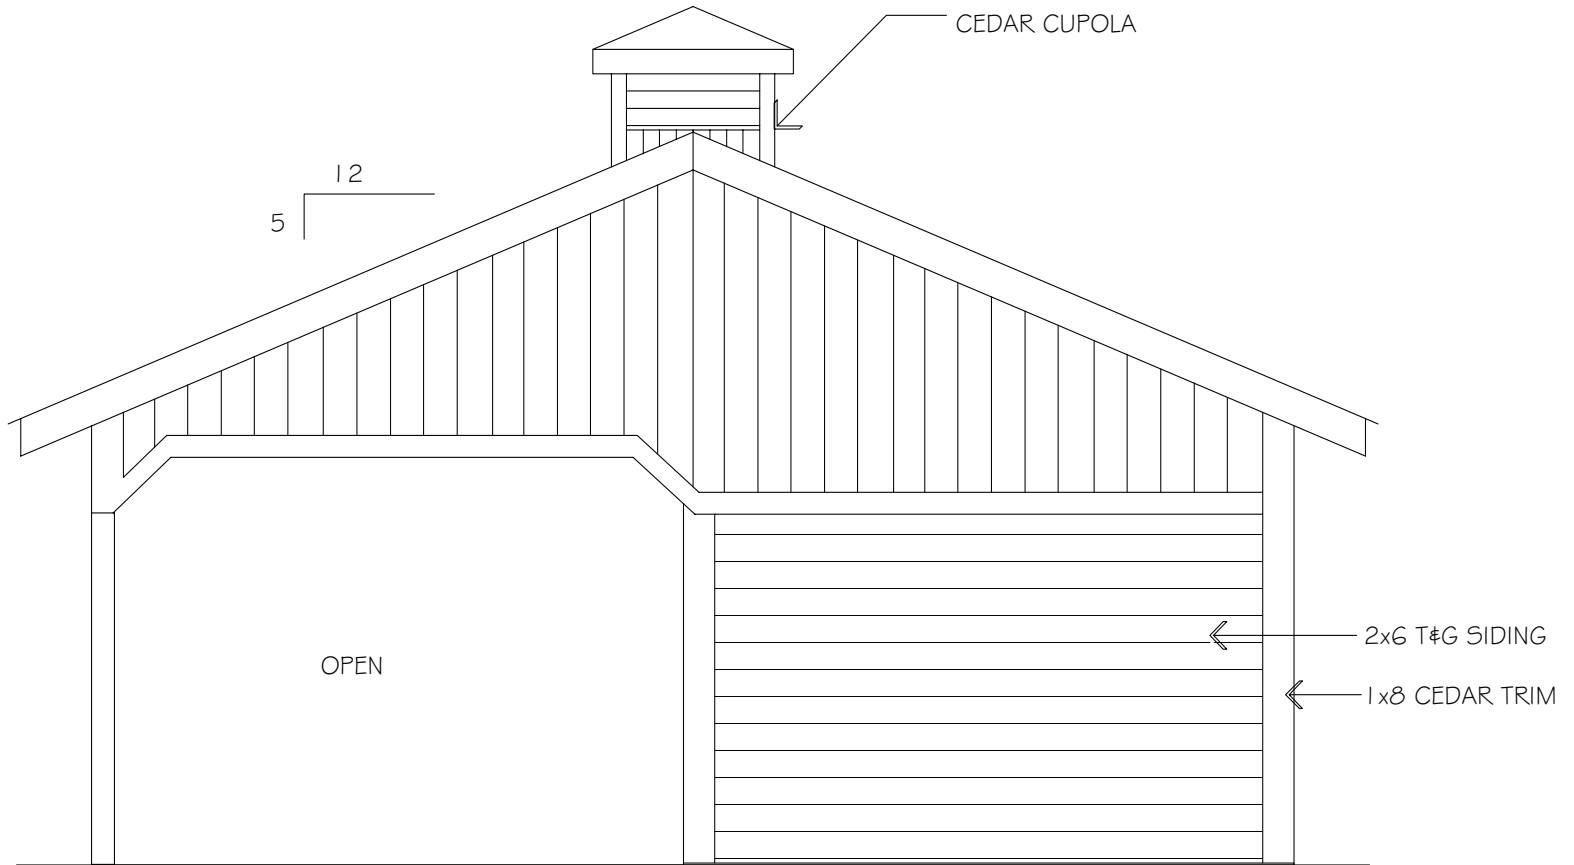

CIMARRON 60 Barn - Floorplans & Elevations

Barn Pros Nationwide
14567 169TH DR. S.E. MONROE, WA 98272
PHONE: 1-866-844-2276

CIMARRON 60 Barn - Floorplans & Elevations

FRONT ELEVATION

Barn Pros Nationwide
14567 169TH DR. S.E. MONROE, WA 98272
PHONE: 1-866-844-2276

CIMARRON 60 Barn - Floorplans & Elevations

REAR ELEVATION

Barn Pros Nationwide
14567 169TH DR. S.E. MONROE, WA 98272
PHONE: 1-866-844-2276

CIMARRON 60 Barn - Floorplans & Elevations

LEFT SIDE ELEVATION

Barn Pros Nationwide
14567 169TH DR. S.E. MONROE, WA 98272
PHONE: 1-866-844-2276