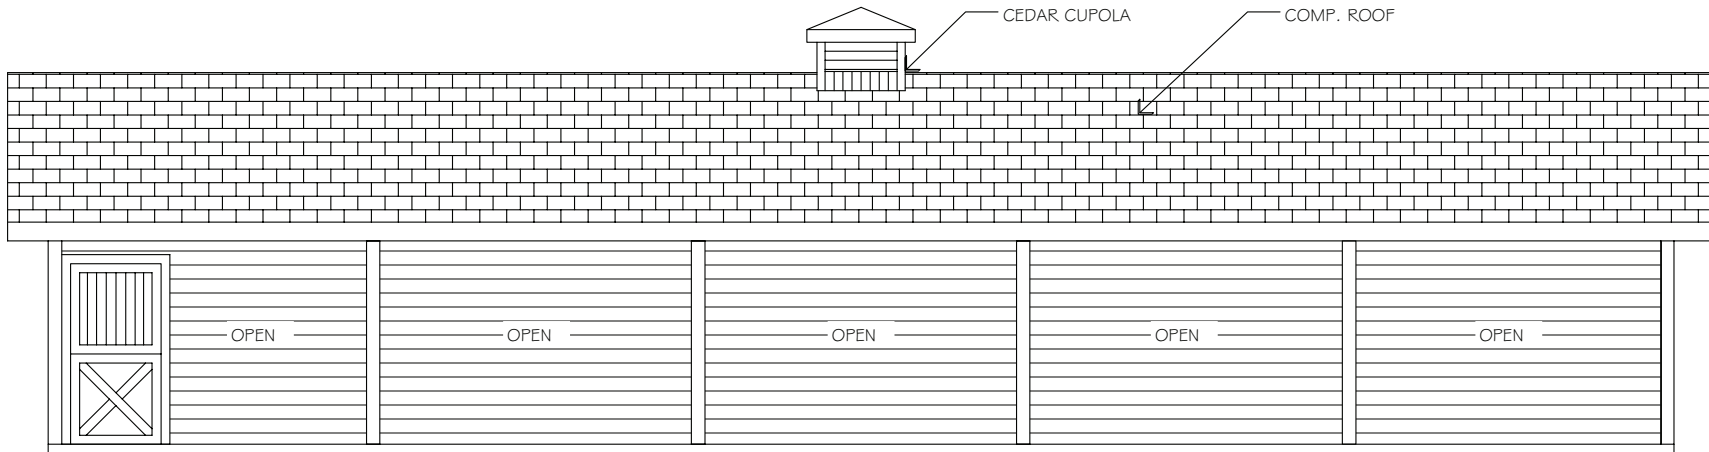

CIMARRON 60 Barn - Floorplans & Elevations

Barn Pros Nationwide
14567 169TH DR. S.E. MONROE, WA 98272
PHONE: 1-866-844-2276

CIMARRON 60 Barn - Floorplans & Elevations

FRONT ELEVATION

Barn Pros Nationwide
14567 169TH DR. S.E. MONROE, WA 98272
PHONE: 1-866-844-2276

CIMARRON 60 Barn - Floorplans & Elevations

REAR ELEVATION

Barn Pros Nationwide
14567 169TH DR. S.E. MONROE, WA 98272
PHONE: 1-866-844-2276

CIMARRON 60 Barn - Floorplans & Elevations

LEFT SIDE ELEVATION

Barn Pros Nationwide
14567 169TH DR. S.E. MONROE, WA 98272
PHONE: 1-866-844-2276

CIMARRON 60 Barn - Floorplans & Elevations

RIGHT SIDE ELEVATION

Barn Pros Nationwide
14567 169TH DR. S.E. MONROE, WA 98272
PHONE: 1-866-844-2276

CIMARRON 60 Barn - Floorplans & Elevations

FLOORPLAN