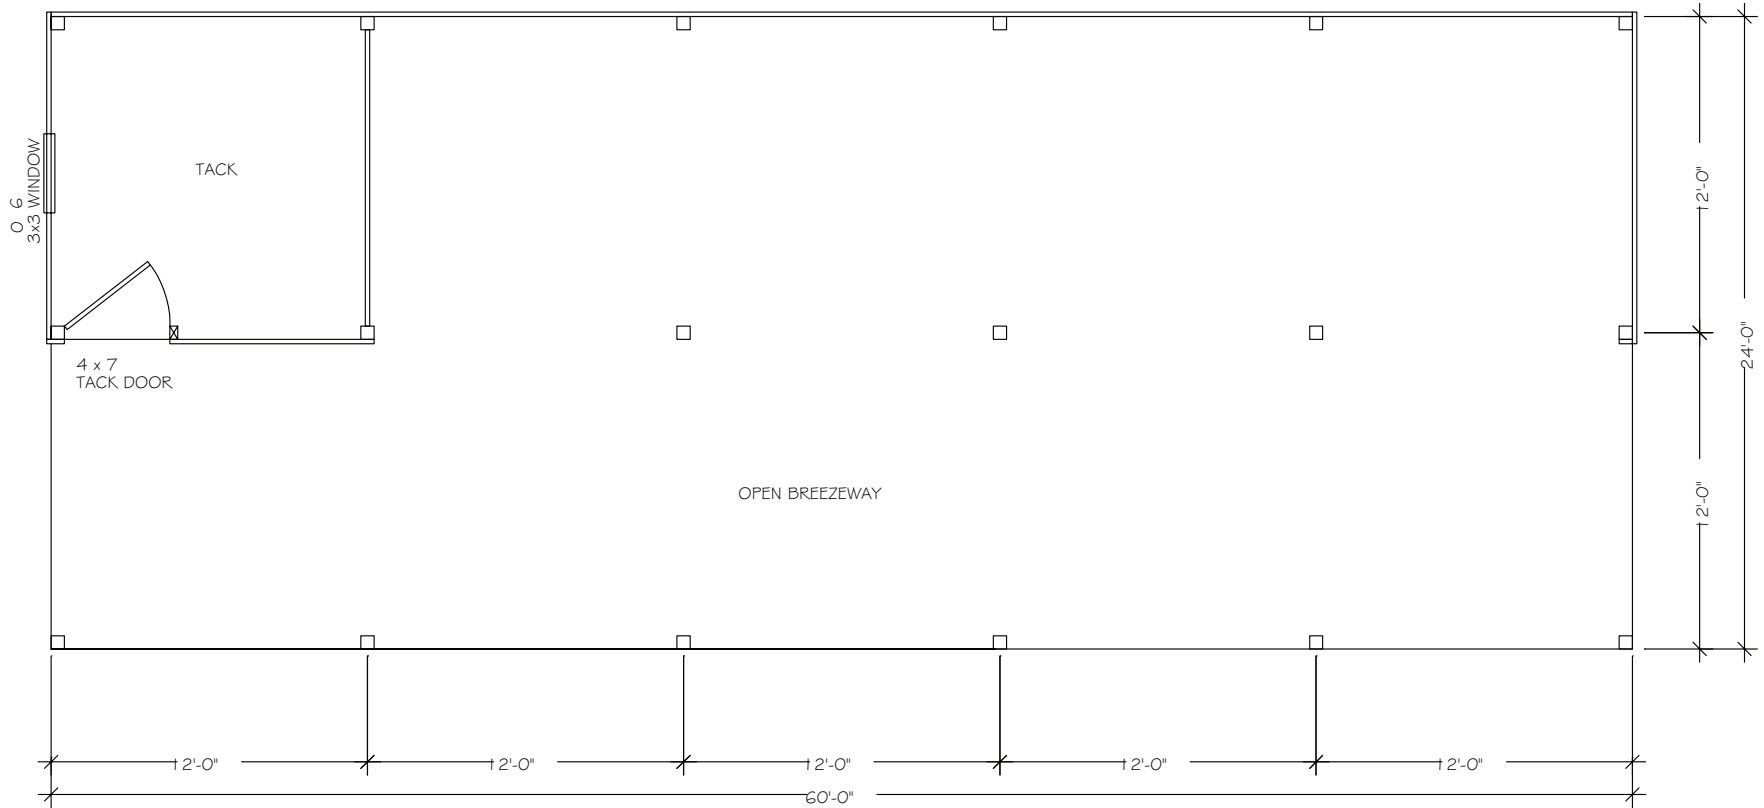

CIMARRON 60 Barn - Floorplans & Elevations

RIGHT SIDE ELEVATION

Barn Pros Nationwide
14567 169TH DR. S.E. MONROE, WA 98272
PHONE: 1-866-844-2276

CIMARRON 60 Barn - Floorplans & Elevations

FLOORPLAN