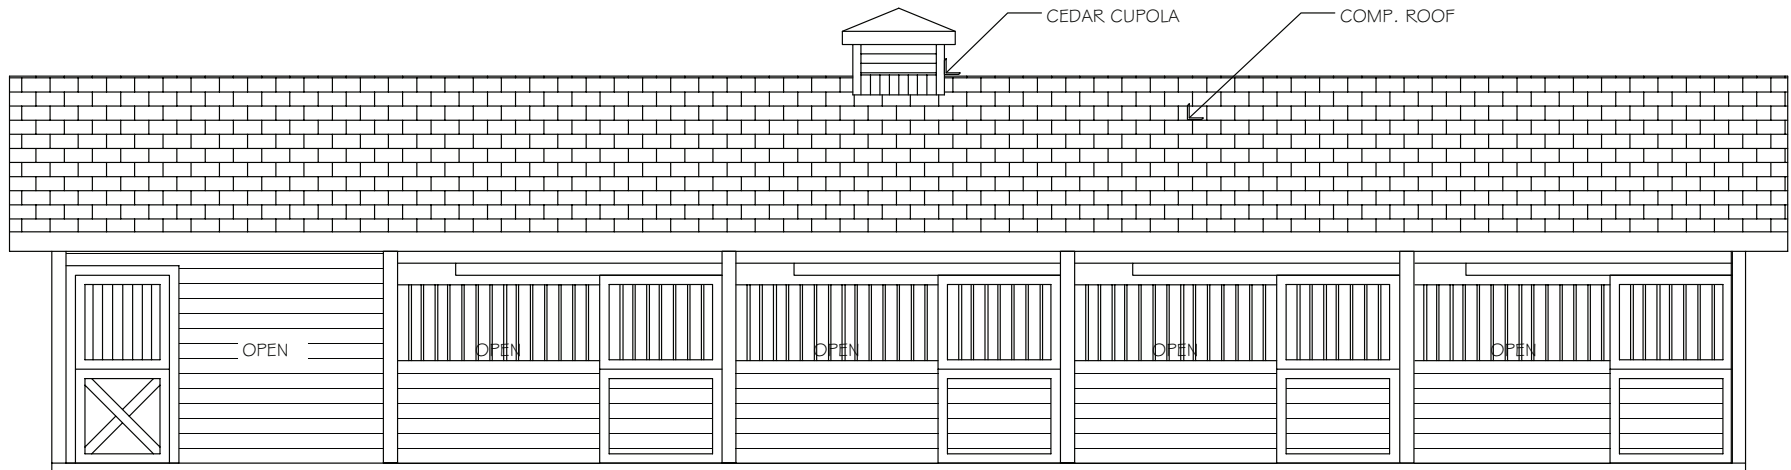

FRONT ELEVATION

Barn Pros Nationwide
14567 169TH DR. S.E. MONROE, WA 98272
PHONE: 1-866-844-2276

CIMARRON 60 Barn - Floorplans & Elevations

Standard with Horse Stall Package

REAR ELEVATION

Barn Pros Nationwide
14567 169TH DR. S.E. MONROE, WA 98272
PHONE: 1-866-844-2276

CIMARRON 60 Barn - Floorplans & Elevations

Standard with Horse Stall Package

LEFT SIDE ELEVATION

Barn Pros Nationwide
14567 169TH DR. S.E. MONROE, WA 98272
PHONE: 1-866-844-2276

CIMARRON 60 Barn - Floorplans & Elevations

Standard with Horse Stall Package

RIGHT SIDE ELEVATION

Barn Pros Nationwide
14567 169TH DR. S.E. MONROE, WA 98272
PHONE: 1-866-844-2276

CIMARRON 60 Barn - Floorplans & Elevations

Standard with Horse Stall Package