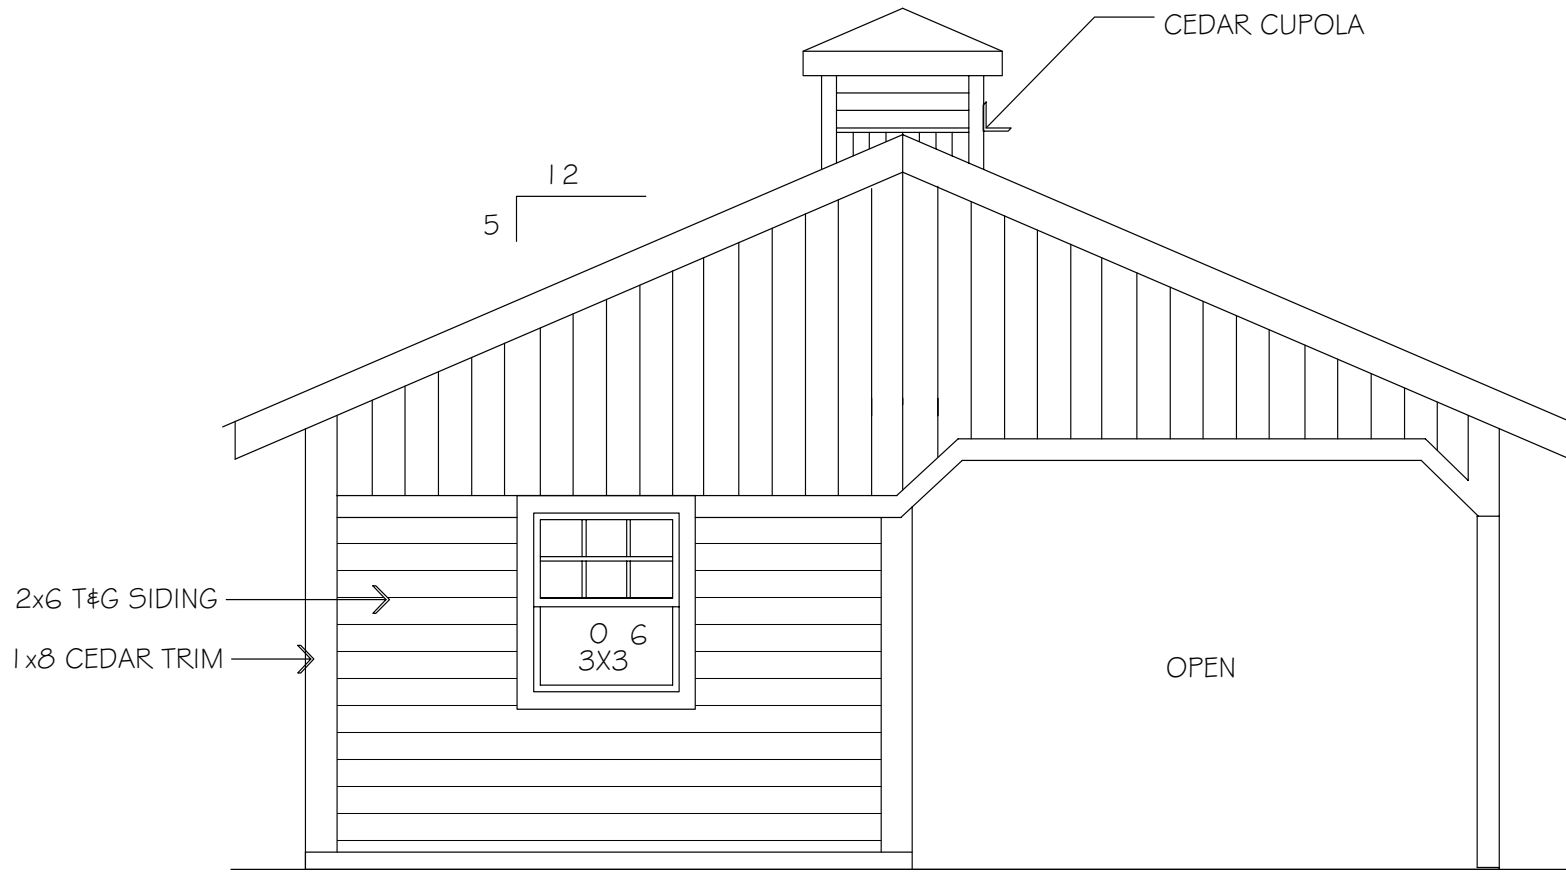

CIMARRON 60 Barn - Floorplans & Elevations Standard with Horse Stall Package

Barn Pros Nationwide
14567 169TH DR. S.E. MONROE, WA 98272
PHONE: 1-866-844-2276

CIMARRON 60 Barn - Floorplans & Elevations

Standard with Horse Stall Package

FRONT ELEVATION

Barn Pros Nationwide
14567 169TH DR. S.E. MONROE, WA 98272
PHONE: 1-866-844-2276

CIMARRON 60 Barn - Floorplans & Elevations

Standard with Horse Stall Package

REAR ELEVATION

Barn Pros Nationwide
14567 169TH DR. S.E. MONROE, WA 98272
PHONE: 1-866-844-2276