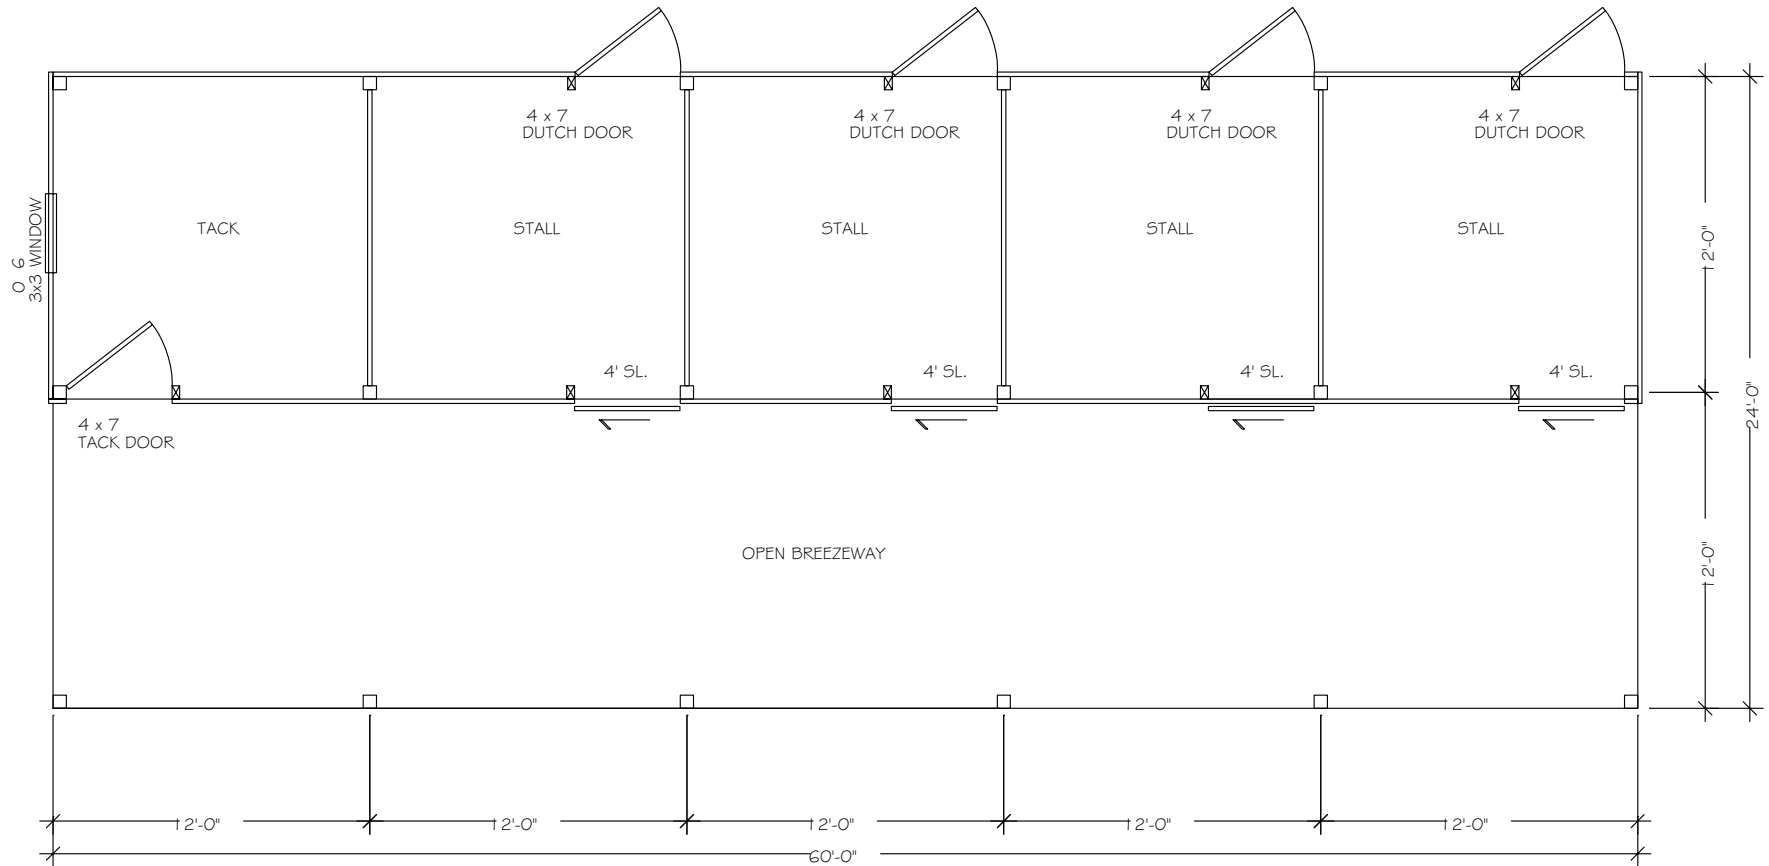

CIMARRON 60 Barn - Floorplans & Elevations

Standard with Horse Stall Package

LEFT SIDE ELEVATION

Barn Pros Nationwide
14567 169TH DR. S.E. MONROE, WA 98272
PHONE: 1-866-844-2276

CIMARRON 60 Barn - Floorplans & Elevations

Standard with Horse Stall Package

RIGHT SIDE ELEVATION

Barn Pros Nationwide
14567 169TH DR. S.E. MONROE, WA 98272
PHONE: 1-866-844-2276

CIMARRON 60 Barn - Floorplans & Elevations

Standard with Horse Stall Package

FLOORPLAN