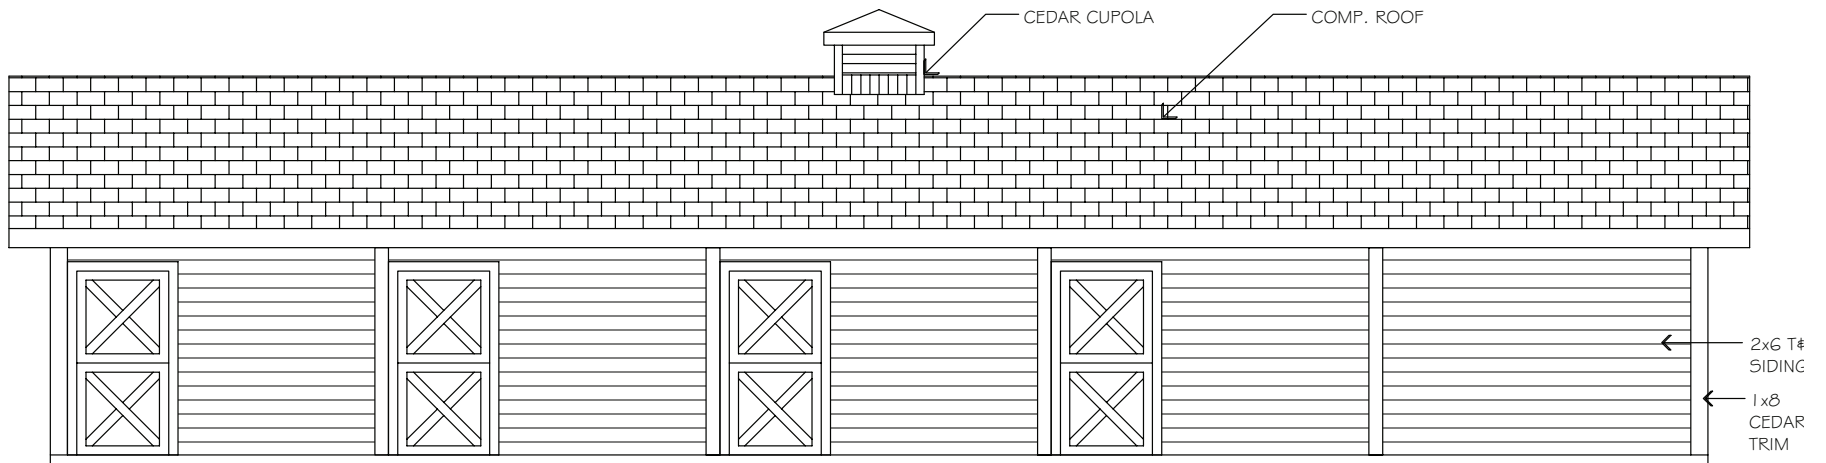

CIMARRON 60 Barn - Floorplans & Elevations Standard with Horse Stall Package

Barn Pros Nationwide
14567 169TH DR. S.E. MONROE, WA 98272
PHONE: 1-866-844-2276

CIMARRON 60 Barn - Floorplans & Elevations

Standard with Horse Stall Package

FRONT ELEVATION

Barn Pros Nationwide
14567 169TH DR. S.E. MONROE, WA 98272
PHONE: 1-866-844-2276

CIMARRON 60 Barn - Floorplans & Elevations

Standard with Horse Stall Package

REAR ELEVATION

Barn Pros Nationwide
14567 169TH DR. S.E. MONROE, WA 98272
PHONE: 1-866-844-2276

CIMARRON 60 Barn - Floorplans & Elevations

Standard with Horse Stall Package

LEFT SIDE ELEVATION

Barn Pros Nationwide
14567 169TH DR. S.E. MONROE, WA 98272
PHONE: 1-866-844-2276

CIMARRON 60 Barn - Floorplans & Elevations