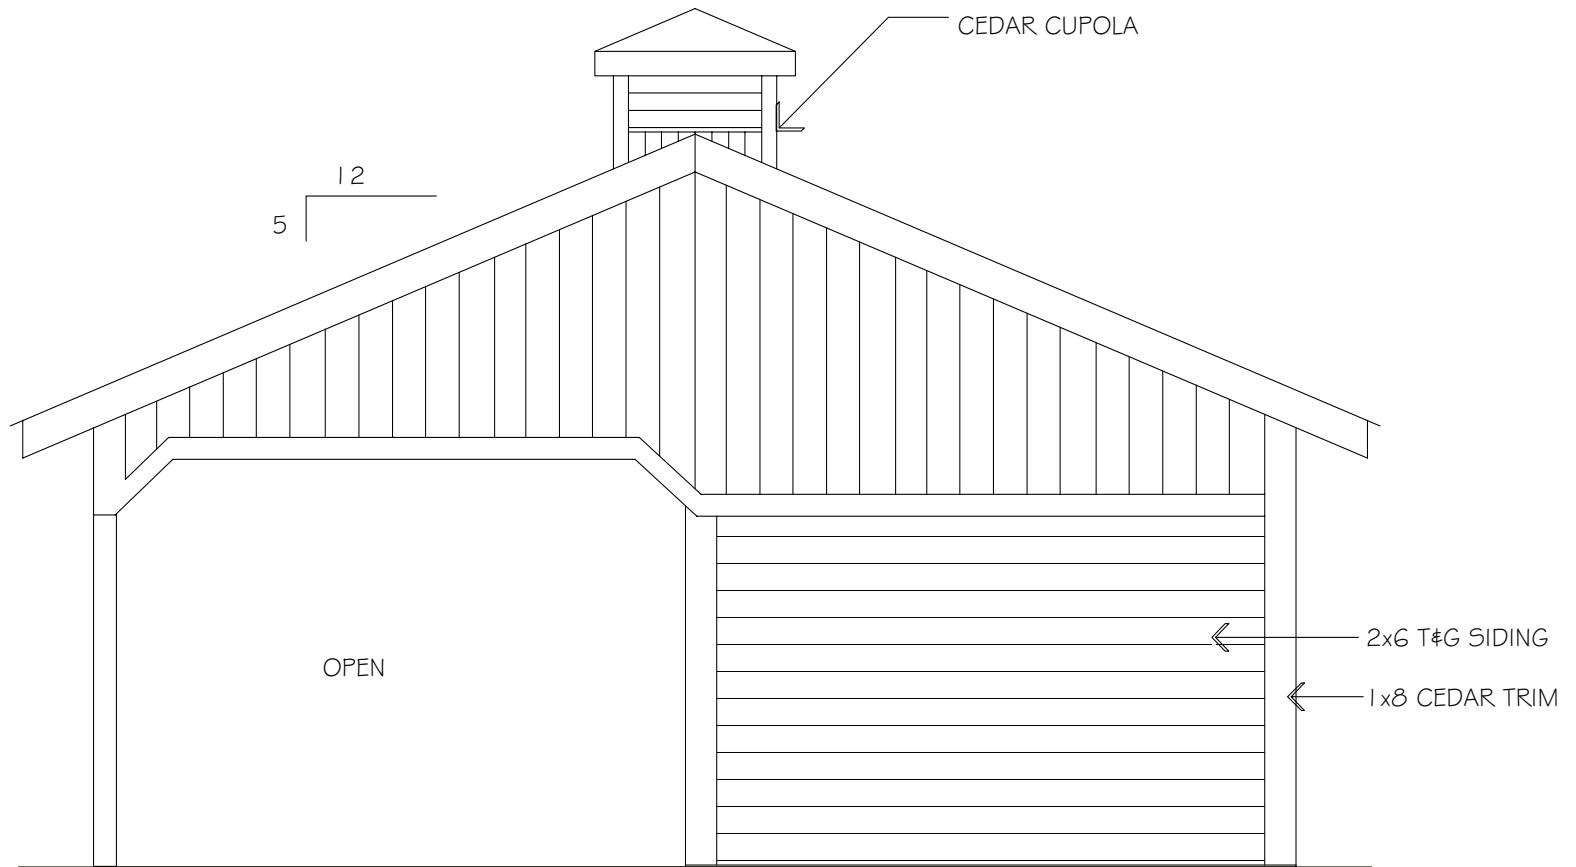

CIMARRON 60 Barn - Floorplans & Elevations Standard with Horse Stall Package

Barn Pros Nationwide
14567 169TH DR. S.E. MONROE, WA 98272
PHONE: 1-866-844-2276

CIMARRON 60 Barn - Floorplans & Elevations

Standard with Horse Stall Package

FRONT ELEVATION

Barn Pros Nationwide
14567 169TH DR. S.E. MONROE, WA 98272
PHONE: 1-866-844-2276

CIMARRON 60 Barn - Floorplans & Elevations

Standard with Horse Stall Package

REAR ELEVATION

Barn Pros Nationwide
14567 169TH DR. S.E. MONROE, WA 98272
PHONE: 1-866-844-2276