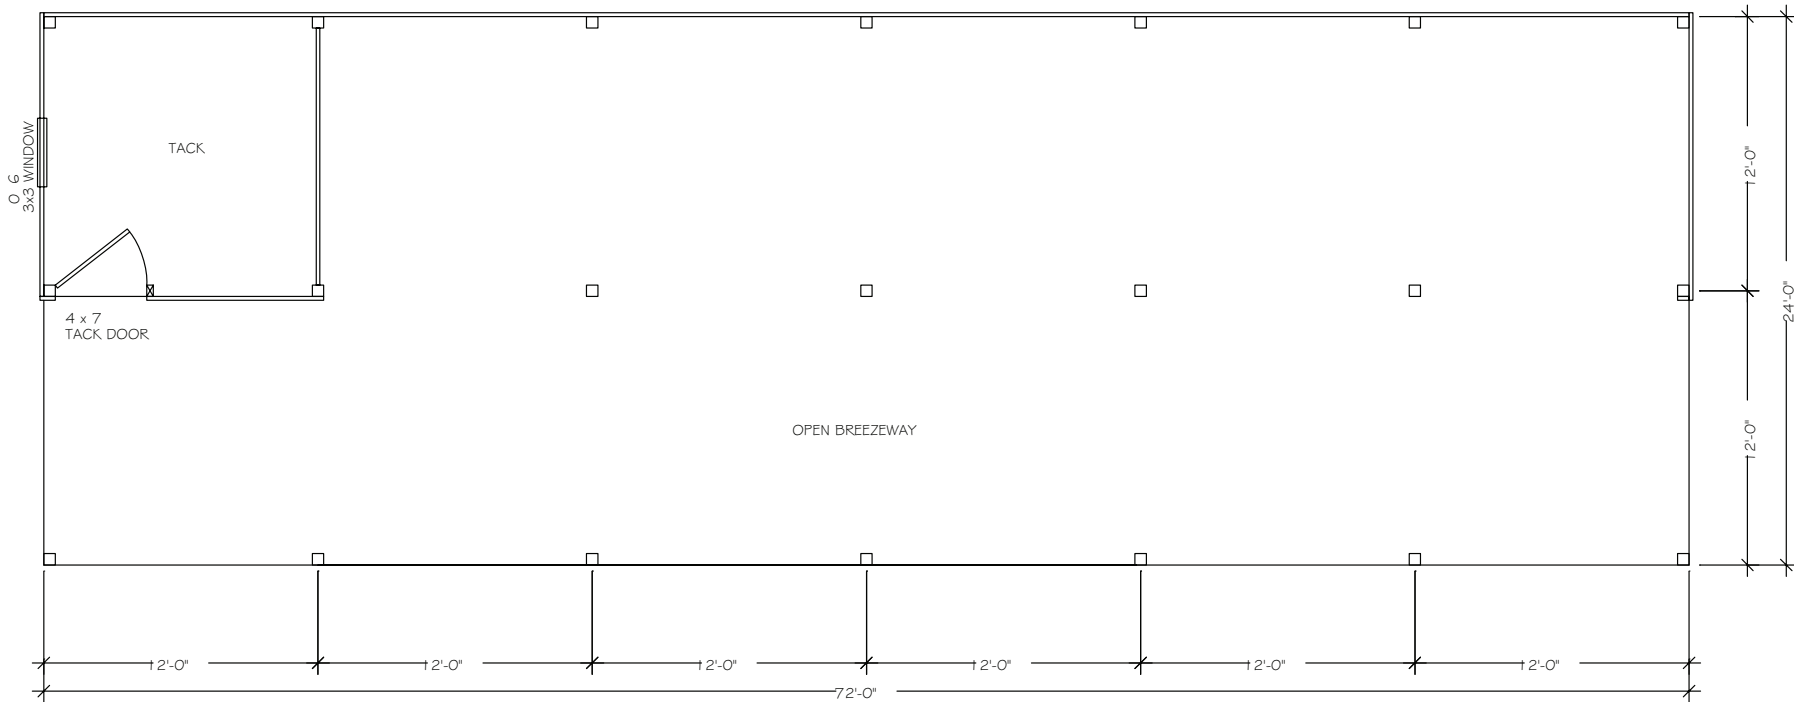

RIGHT SIDE ELEVATION

Barn Pros Nationwide
14567 169TH DR. S.E. MONROE, WA 98272
PHONE: 1-866-844-2276

CIMARRON 72 Barn - Floorplans & Elevations

FLOORPLAN