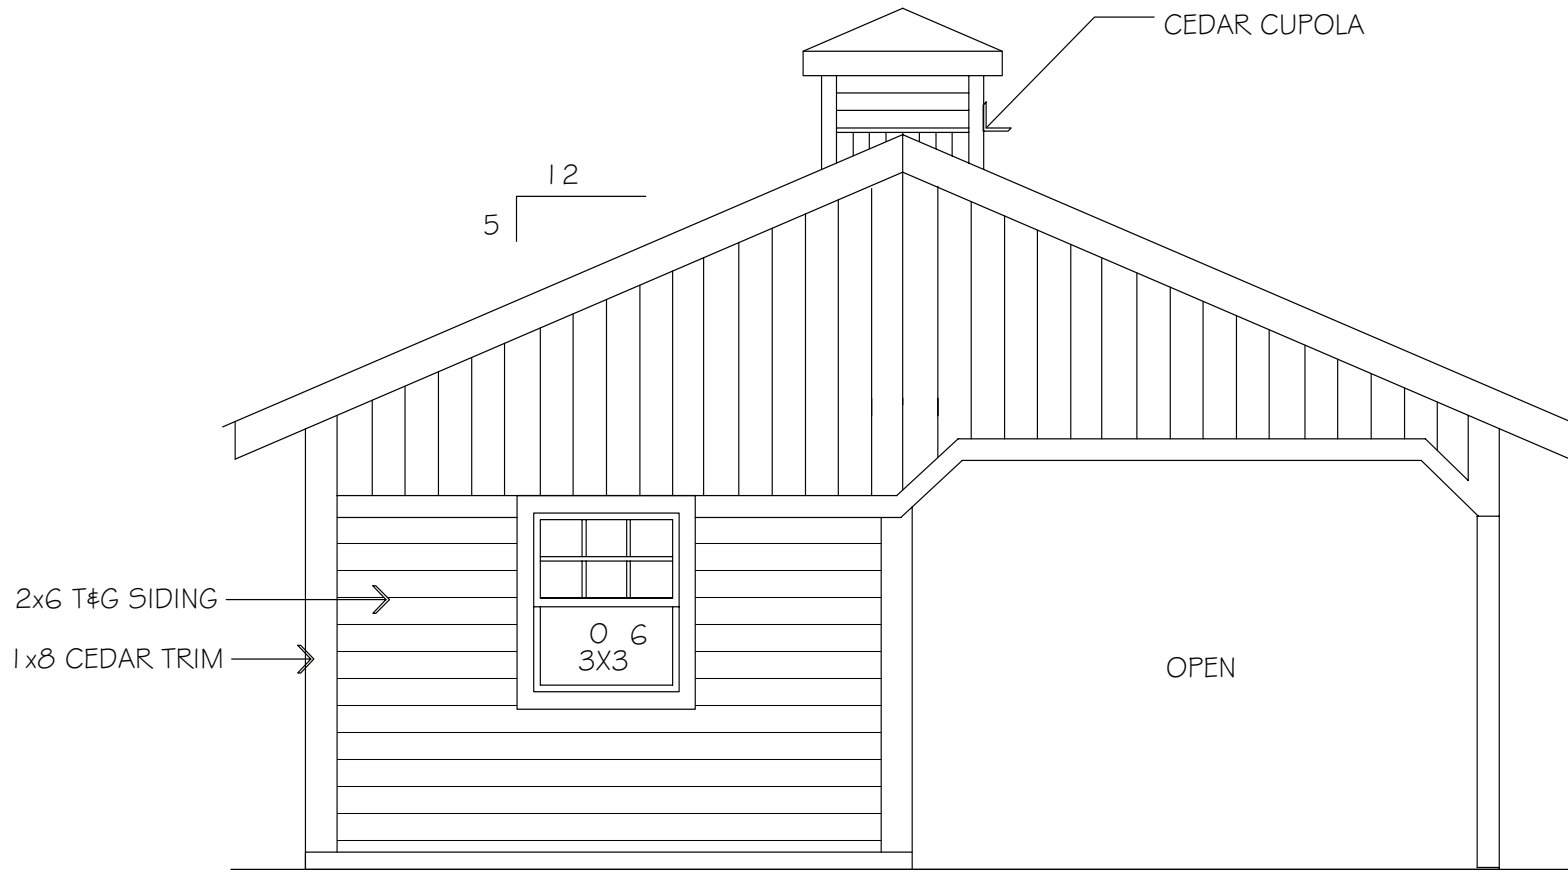

Barn Pros Nationwide
14567 169TH DR. S.E. MONROE, WA 98272
PHONE: 1-866-844-2276

CIMARRON 72 Barn - Floorplans & Elevations

FRONT ELEVATION