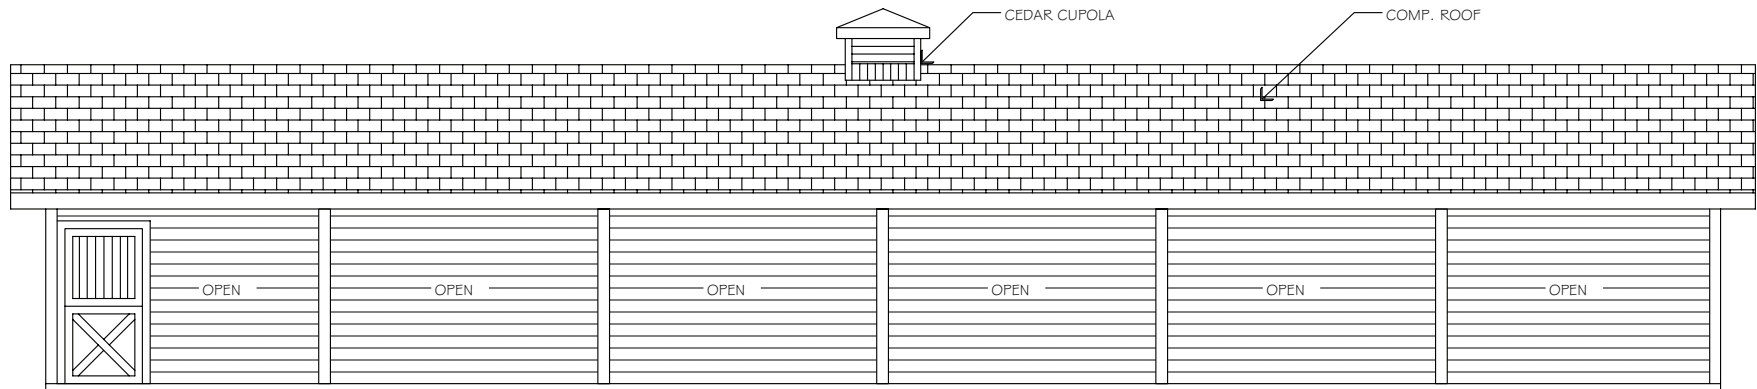

# CIMARRON 72 Barn - Floorplans & Elevations

REAR ELEVATION

Barn Pros Nationwide  
14567 169TH DR. S.E. MONROE, WA 98272  
PHONE: 1-866-844-2276

# CIMARRON 72 Barn - Floorplans & Elevations

---

LEFT SIDE ELEVATION

Barn Pros Nationwide  
14567 169TH DR. S.E. MONROE, WA 98272  
PHONE: 1-866-844-2276

# CIMARRON 72 Barn - Floorplans & Elevations

---

RIGHT SIDE ELEVATION

Barn Pros Nationwide  
14567 169TH DR. S.E. MONROE, WA 98272  
PHONE: 1-866-844-2276