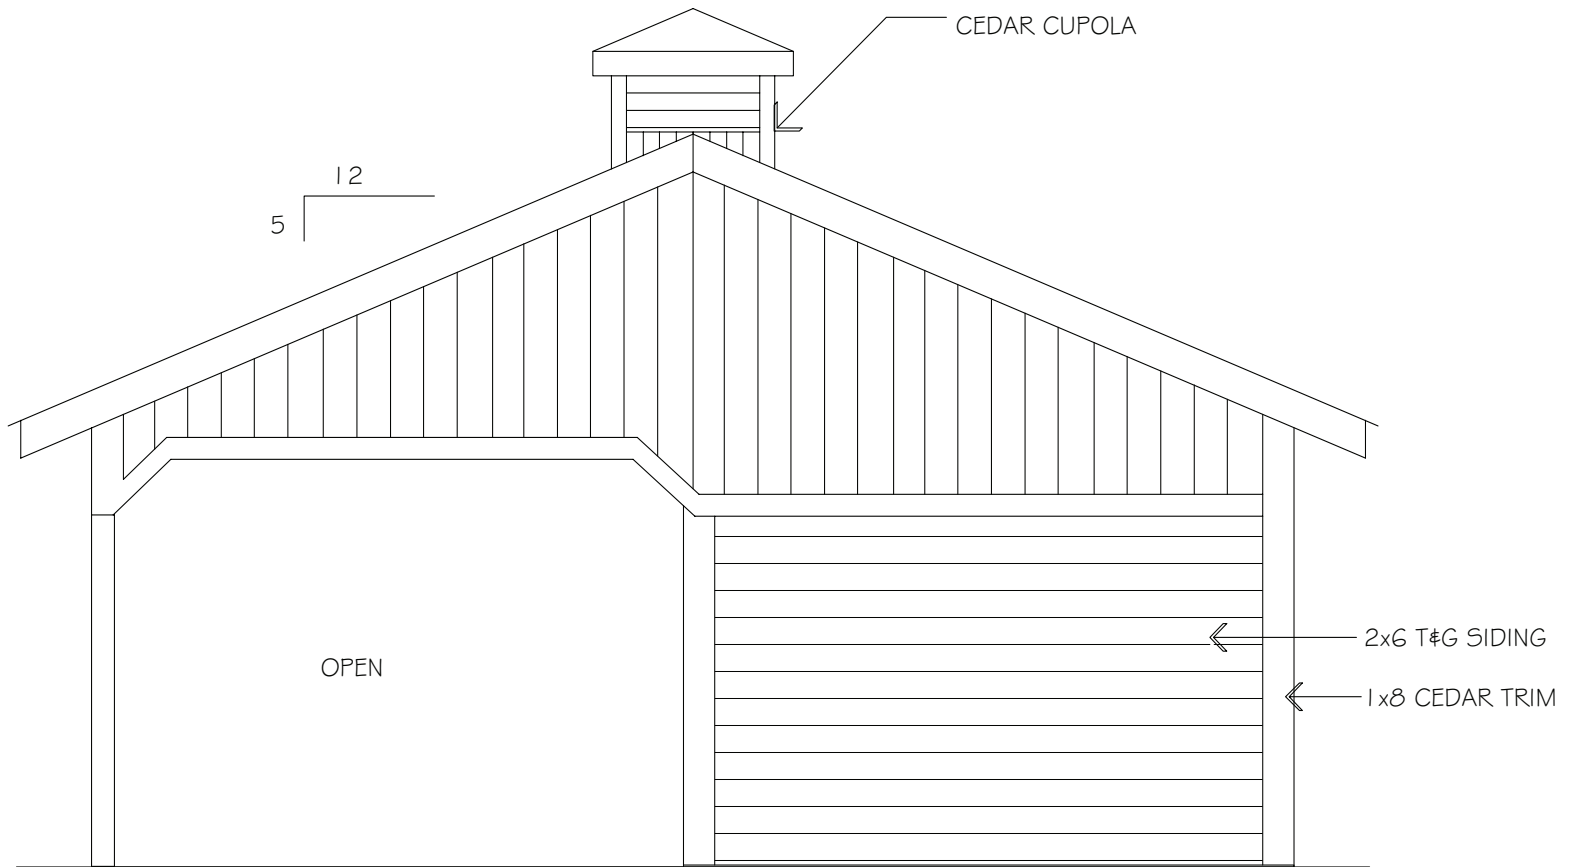

# CIMARRON 72 Barn - Floorplans & Elevations

FRONT ELEVATION

Barn Pros Nationwide  
14567 169TH DR. S.E. MONROE, WA 98272  
PHONE: 1-866-844-2276

# CIMARRON 72 Barn - Floorplans & Elevations

REAR ELEVATION

Barn Pros Nationwide  
14567 169TH DR. S.E. MONROE, WA 98272  
PHONE: 1-866-844-2276