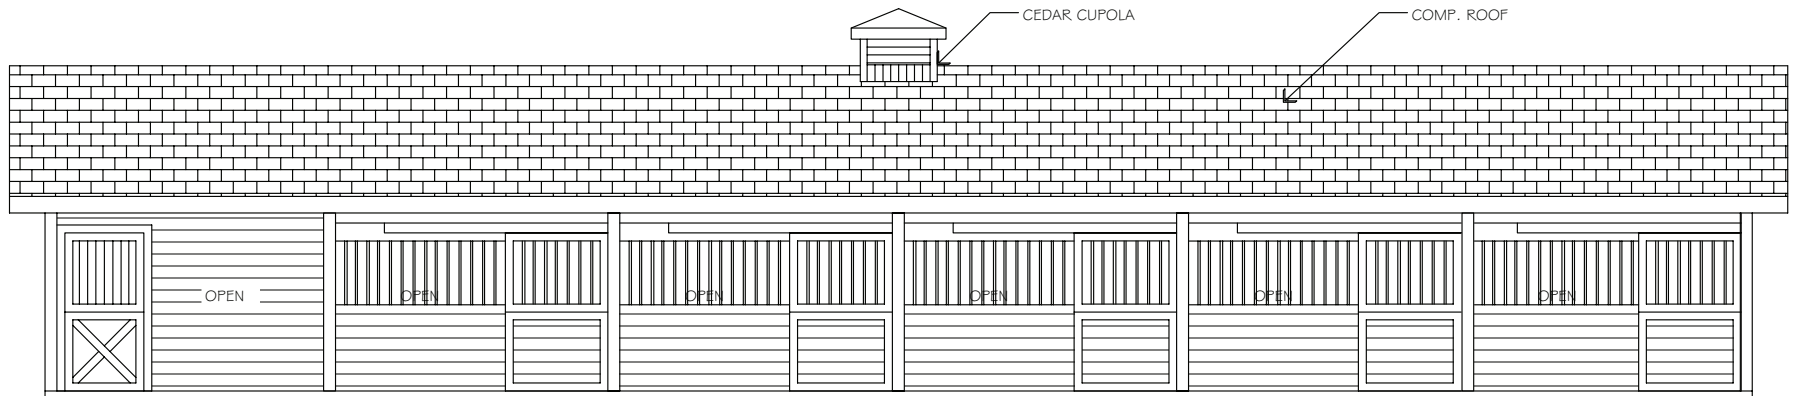

FRONT ELEVATION

Barn Pros Nationwide
14567 169TH DR. S.E. MONROE, WA 98272
PHONE: 1-866-844-2276

CIMARRON 72 Barn - Floorplans & Elevations

Standard with Horse Stall Package

REAR ELEVATION

Barn Pros Nationwide
14567 169TH DR. S.E. MONROE, WA 98272
PHONE: 1-866-844-2276

CIMARRON 72 Barn - Floorplans & Elevations

Standard with Horse Stall Package

LEFT SIDE ELEVATION

Barn Pros Nationwide
14567 169TH DR. S.E. MONROE, WA 98272
PHONE: 1-866-844-2276

CIMARRON 72 Barn - Floorplans & Elevations

Standard with Horse Stall Package

RIGHT SIDE ELEVATION

Barn Pros Nationwide
14567 169TH DR. S.E. MONROE, WA 98272
PHONE: 1-866-844-2276

CIMARRON 72 Barn - Floorplans & Elevations

Standard with Horse Stall Package