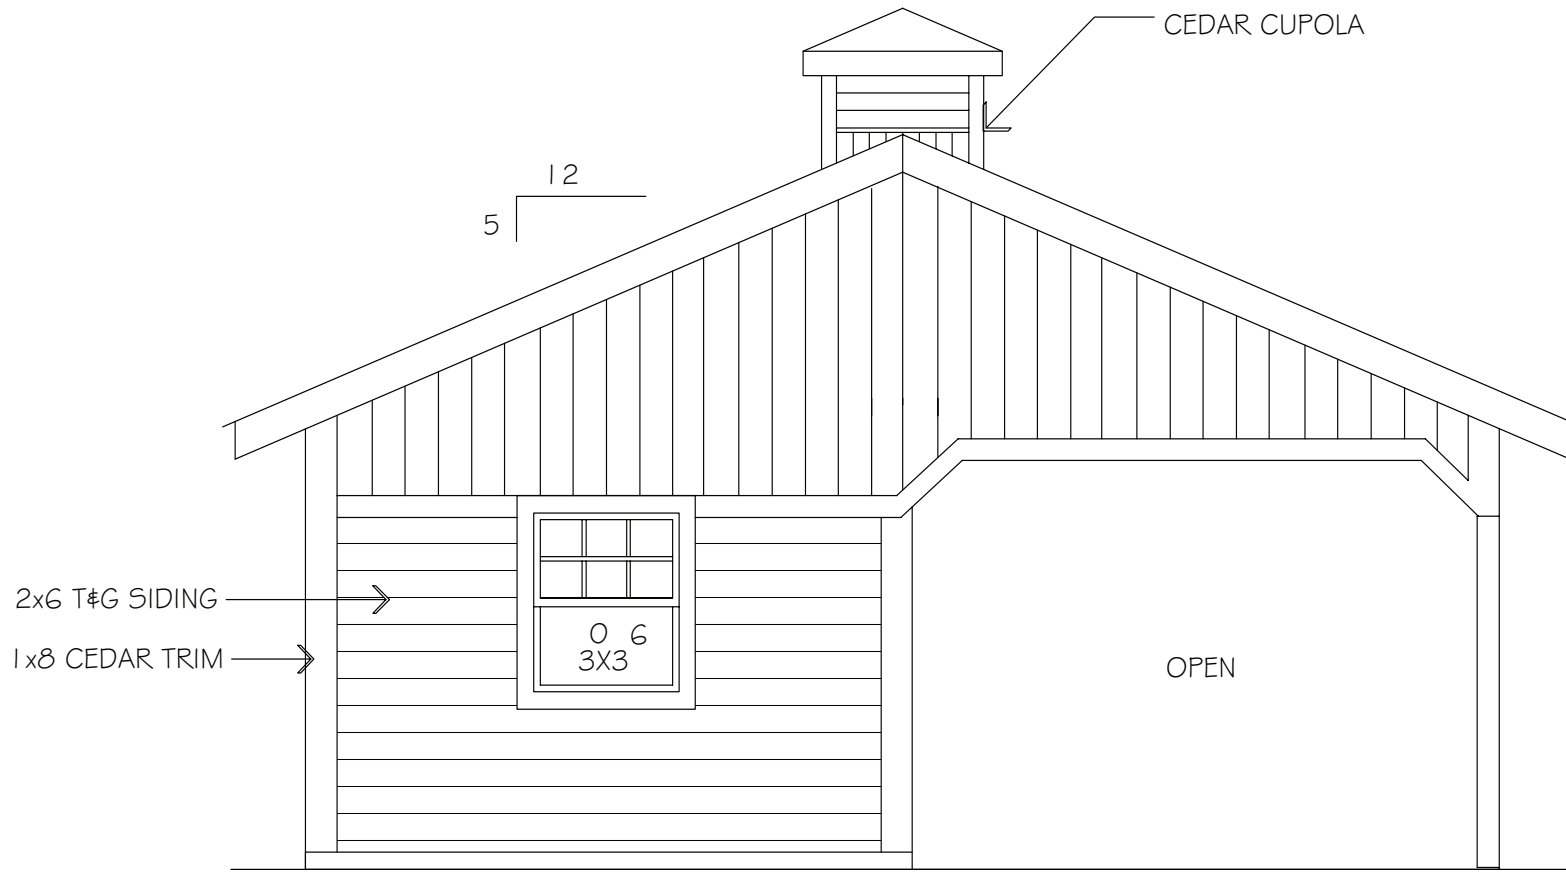

B

Barn Pros Nationwide
14567 169TH DR. S.E. MONROE, WA 98272
PHONE: 1-866-844-2276

CIMARRON 72 Barn - Floorplans & Elevations Standard with Horse Stall Package

B

Barn Pros Nationwide
14567 169TH DR. S.E. MONROE, WA 98272
PHONE: 1-866-844-2276

CIMARRON 72 Barn - Floorplans & Elevations Standard with Horse Stall Package

Barn Pros Nationwide
14567 169TH DR. S.E. MONROE, WA 98272
PHONE: 1-866-844-2276

CIMARRON 72 Barn - Floorplans & Elevations

Standard with Horse Stall Package

FRONT ELEVATION

Barn Pros Nationwide
14567 169TH DR. S.E. MONROE, WA 98272
PHONE: 1-866-844-2276

CIMARRON 72 Barn - Floorplans & Elevations

Standard with Horse Stall Package

REAR ELEVATION

Barn Pros Nationwide
14567 169TH DR. S.E. MONROE, WA 98272
PHONE: 1-866-844-2276