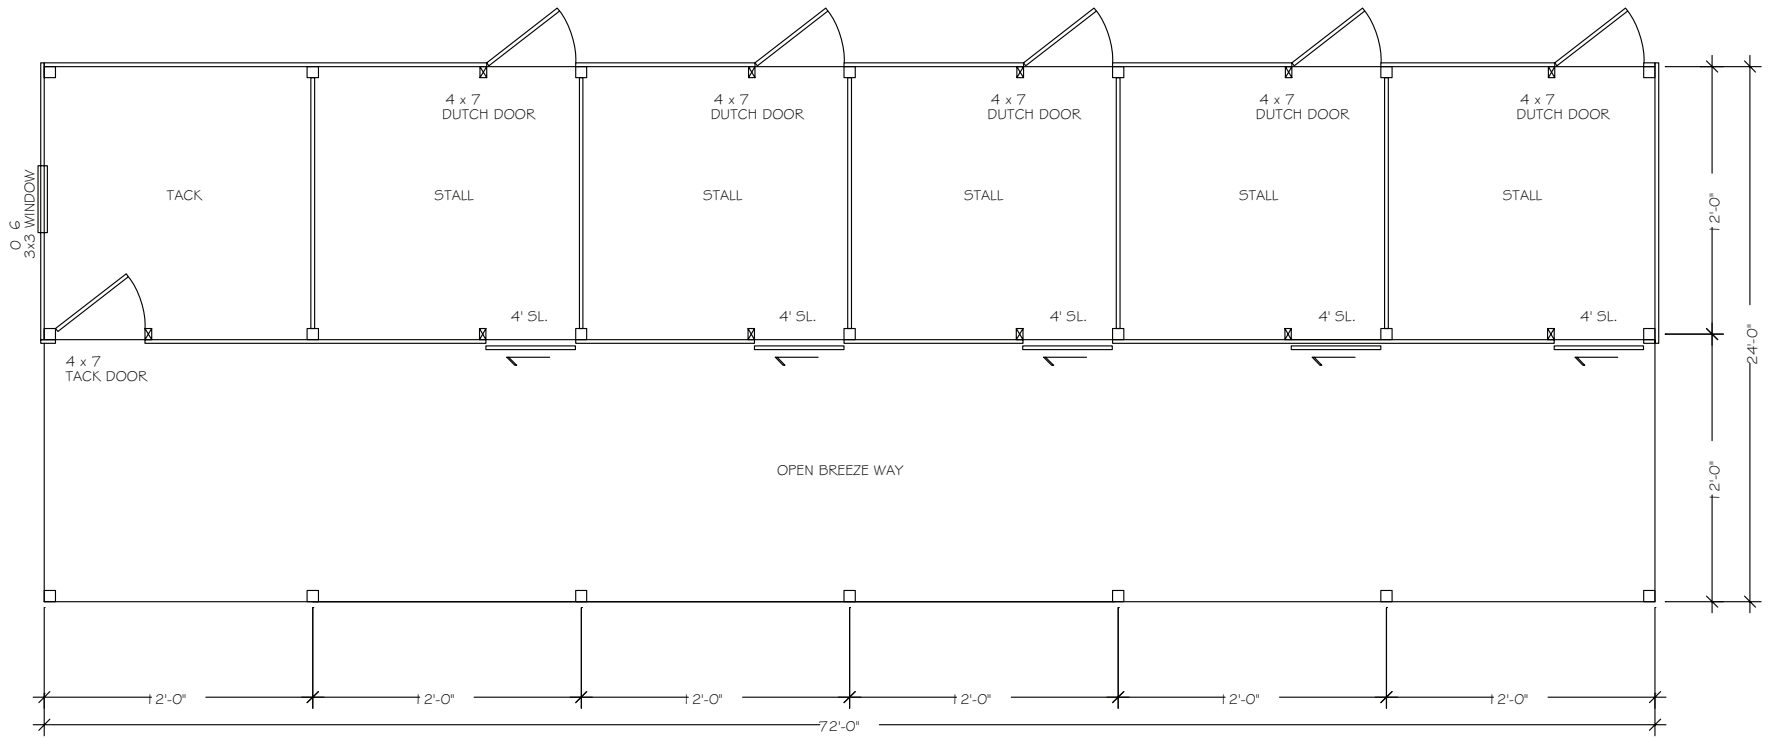

CIMARRON 72 Barn - Floorplans & Elevations

Standard with Horse Stall Package

LEFT SIDE ELEVATION

Barn Pros Nationwide
14567 169TH DR. S.E. MONROE, WA 98272
PHONE: 1-866-844-2276

CIMARRON 72 Barn - Floorplans & Elevations

Standard with Horse Stall Package

RIGHT SIDE ELEVATION

Barn Pros Nationwide
14567 169TH DR. S.E. MONROE, WA 98272
PHONE: 1-866-844-2276

CIMARRON 72 Barn - Floorplans & Elevations

Standard with Horse Stall Package

FLOORPLAN