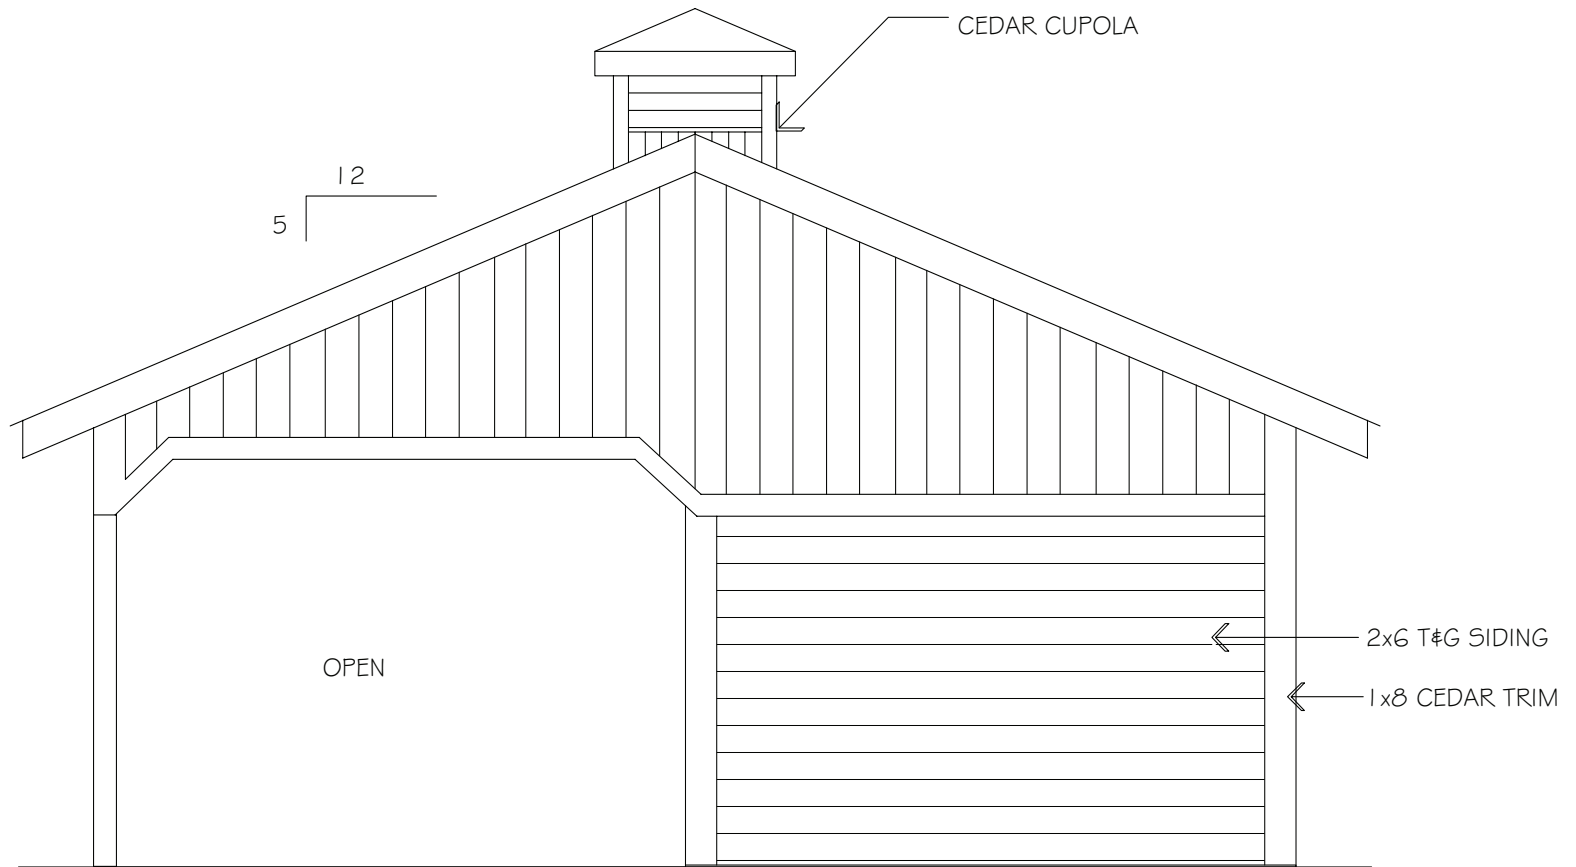

CIMARRON 72 Barn - Floorplans & Elevations Standard with Horse Stall Package

Barn Pros Nationwide
14567 169TH DR. S.E. MONROE, WA 98272
PHONE: 1-866-844-2276

CIMARRON 72 Barn - Floorplans & Elevations

Standard with Horse Stall Package

FRONT ELEVATION

Barn Pros Nationwide
14567 169TH DR. S.E. MONROE, WA 98272
PHONE: 1-866-844-2276

CIMARRON 72 Barn - Floorplans & Elevations

Standard with Horse Stall Package

REAR ELEVATION

Barn Pros Nationwide
14567 169TH DR. S.E. MONROE, WA 98272
PHONE: 1-866-844-2276