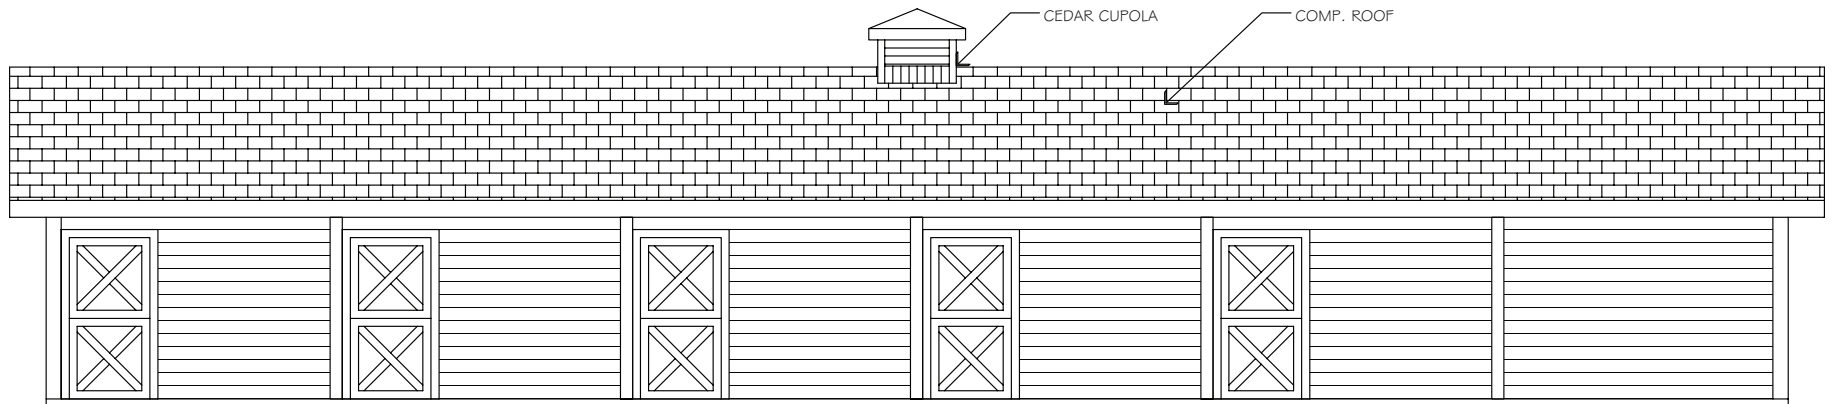

CIMARRON 72 Barn - Floorplans & Elevations Standard with Horse Stall Package

Barn Pros Nationwide
14567 169TH DR. S.E. MONROE, WA 98272
PHONE: 1-866-844-2276

CIMARRON 72 Barn - Floorplans & Elevations

Standard with Horse Stall Package

FRONT ELEVATION

Barn Pros Nationwide
14567 169TH DR. S.E. MONROE, WA 98272
PHONE: 1-866-844-2276

CIMARRON 72 Barn - Floorplans & Elevations

Standard with Horse Stall Package

REAR ELEVATION

Barn Pros Nationwide
14567 169TH DR. S.E. MONROE, WA 98272
PHONE: 1-866-844-2276

CIMARRON 72 Barn - Floorplans & Elevations

Standard with Horse Stall Package

LEFT SIDE ELEVATION

Barn Pros Nationwide
14567 169TH DR. S.E. MONROE, WA 98272
PHONE: 1-866-844-2276

CIMARRON 72 Barn - Floorplans & Elevations