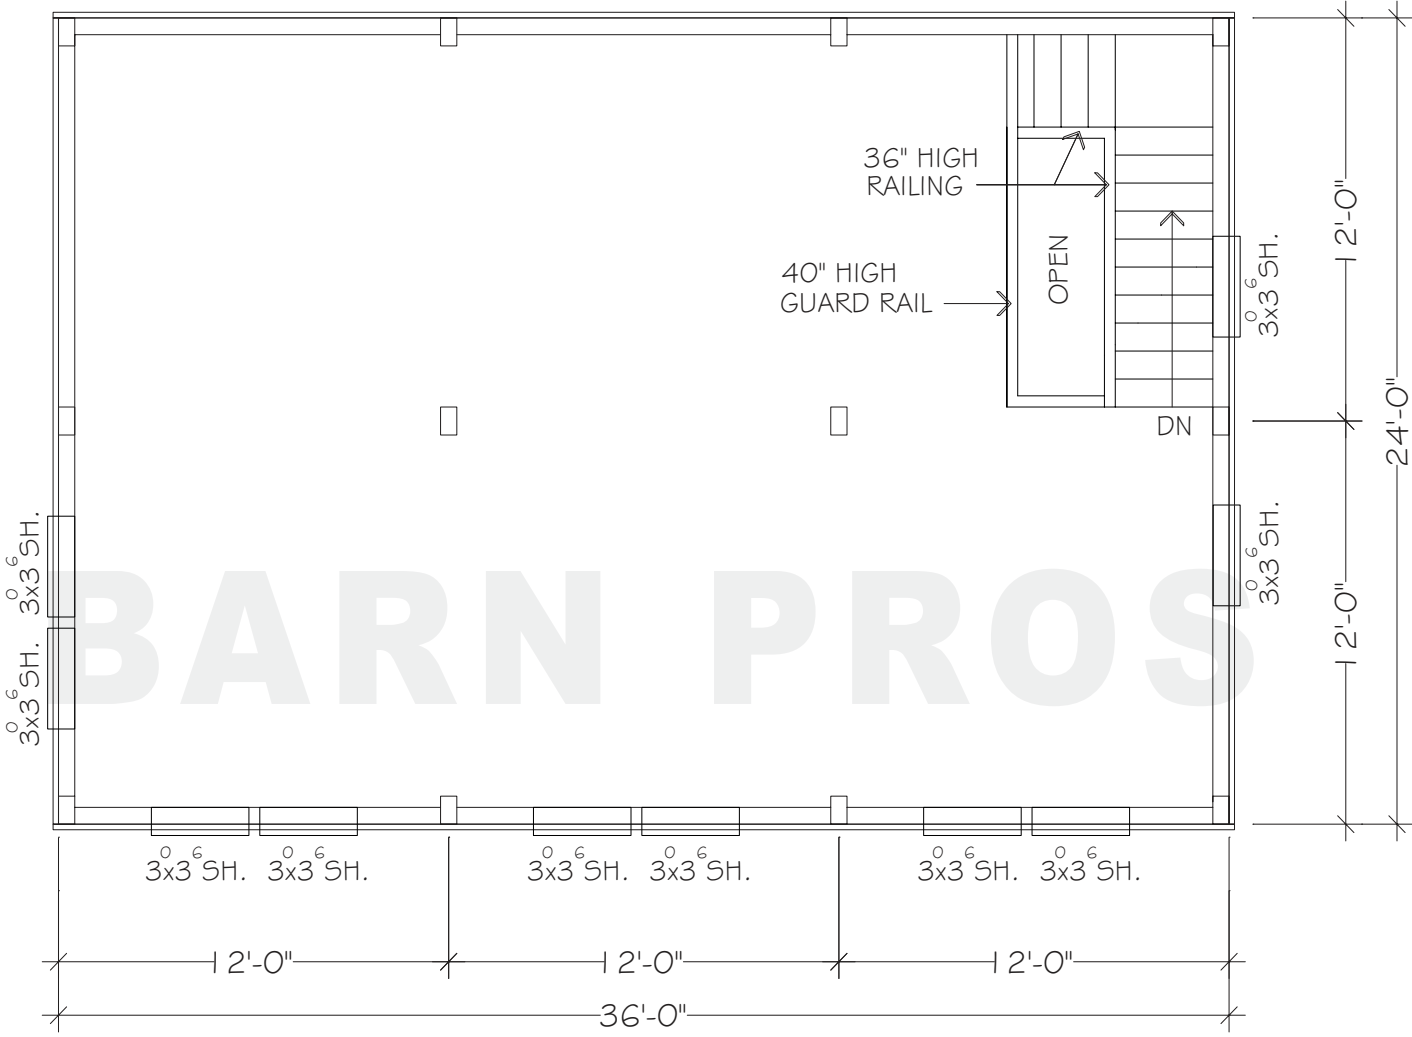

Barn Pros Craftsman 36 Garage Standard Model

FLOORPLAN - UPPER

© 2014 BARN PROS INC