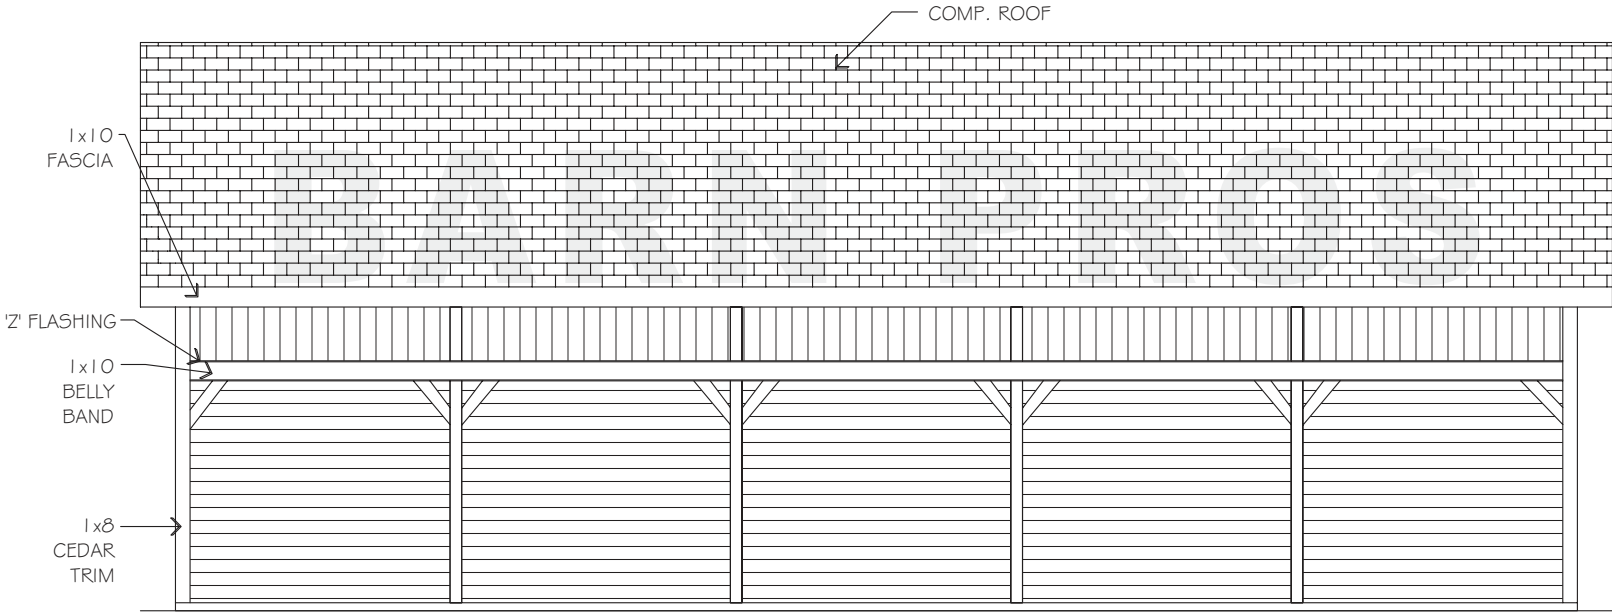

Barn Pros Craftsman 60 Garage

Standard Model

LEFT SIDE ELEVATION

© 2014 BARN PROS INC