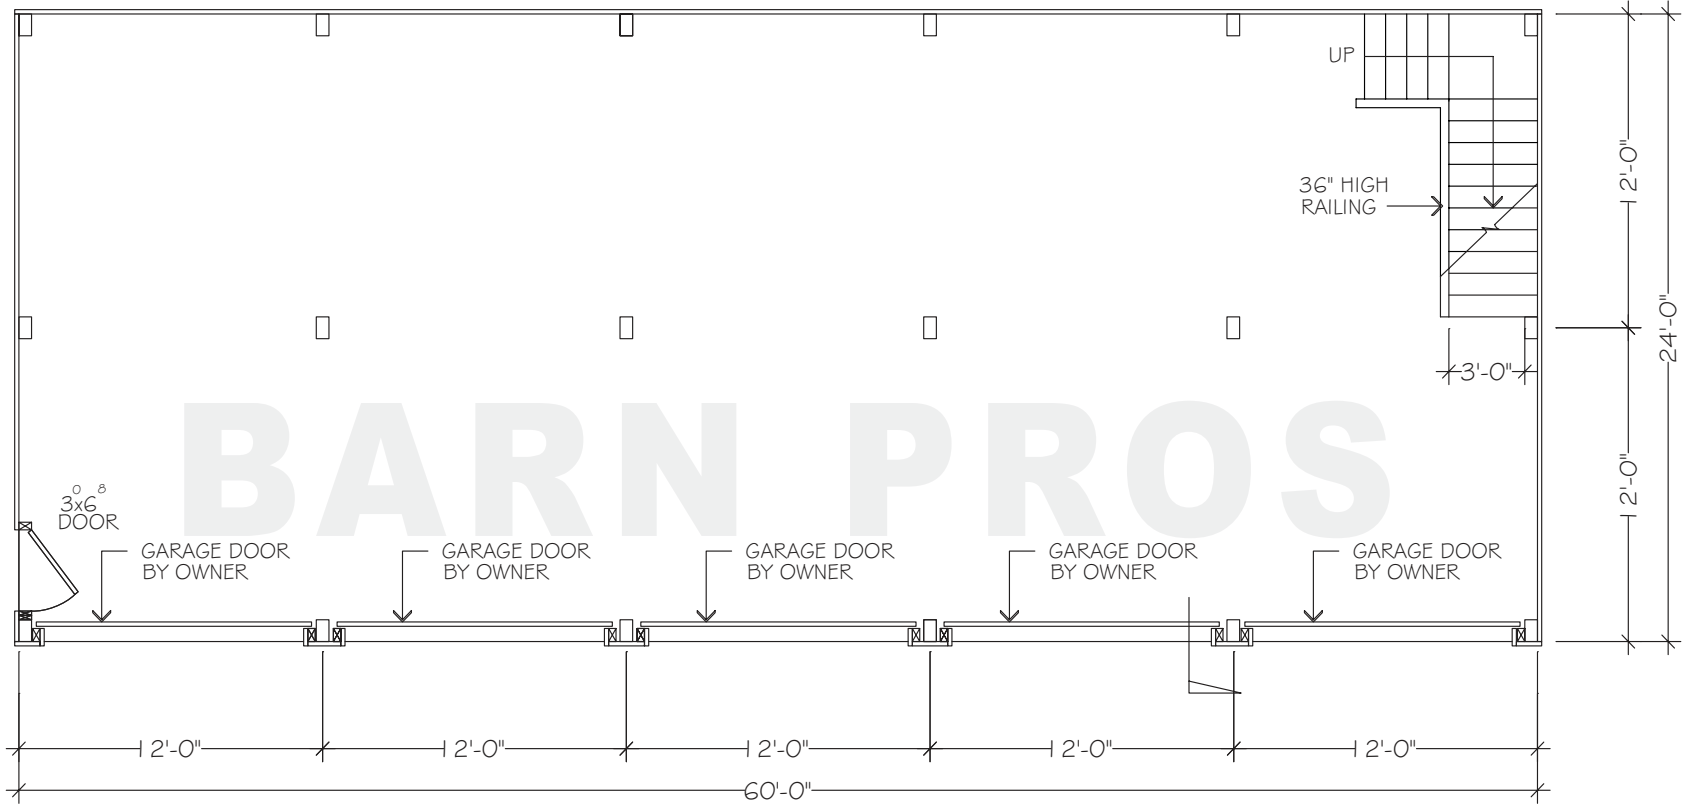

Barn Pros Craftsman 60 Garage

Standard Model

FLOORPLAN - LOWER

© 2014 BARN PROS INC