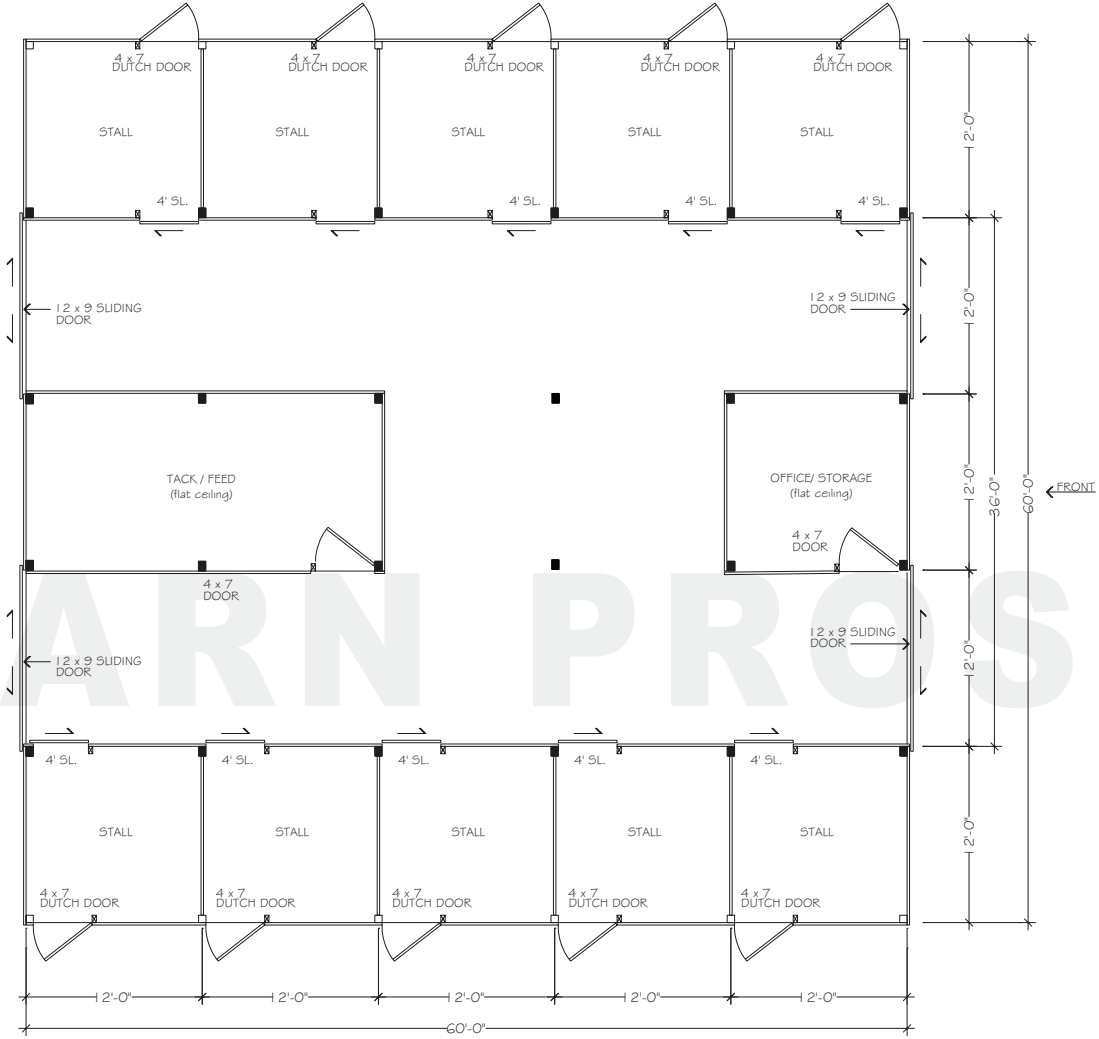

Elevations | Floorplans

© 2015 BARN PROS INC

Barn Pros Grand Sierra 60 Barn
Standard Model with Equine Package

FRONT ELEVATION

© 2015 BARN PROS INC

Barn Pros Grand Sierra 60 Barn
Standard Model with Equine Package

REAR ELEVATION

© 2015 BARN PROS INC

Barn Pros Grand Sierra 60 Barn
Standard Model with Equine Package

LEFT SIDE ELEVATION

© 2015 BARN PROS INC

Barn Pros Grand Sierra 60 Barn
Standard Model with Equine Package

RIGHT SIDE ELEVATION

© 2015 BARN PROS INC

Barn Pros Grand Sierra 60 Barn Standard Model with Equine Package

FLOORPLAN - LOWER

© 2015 BARN PROS INC