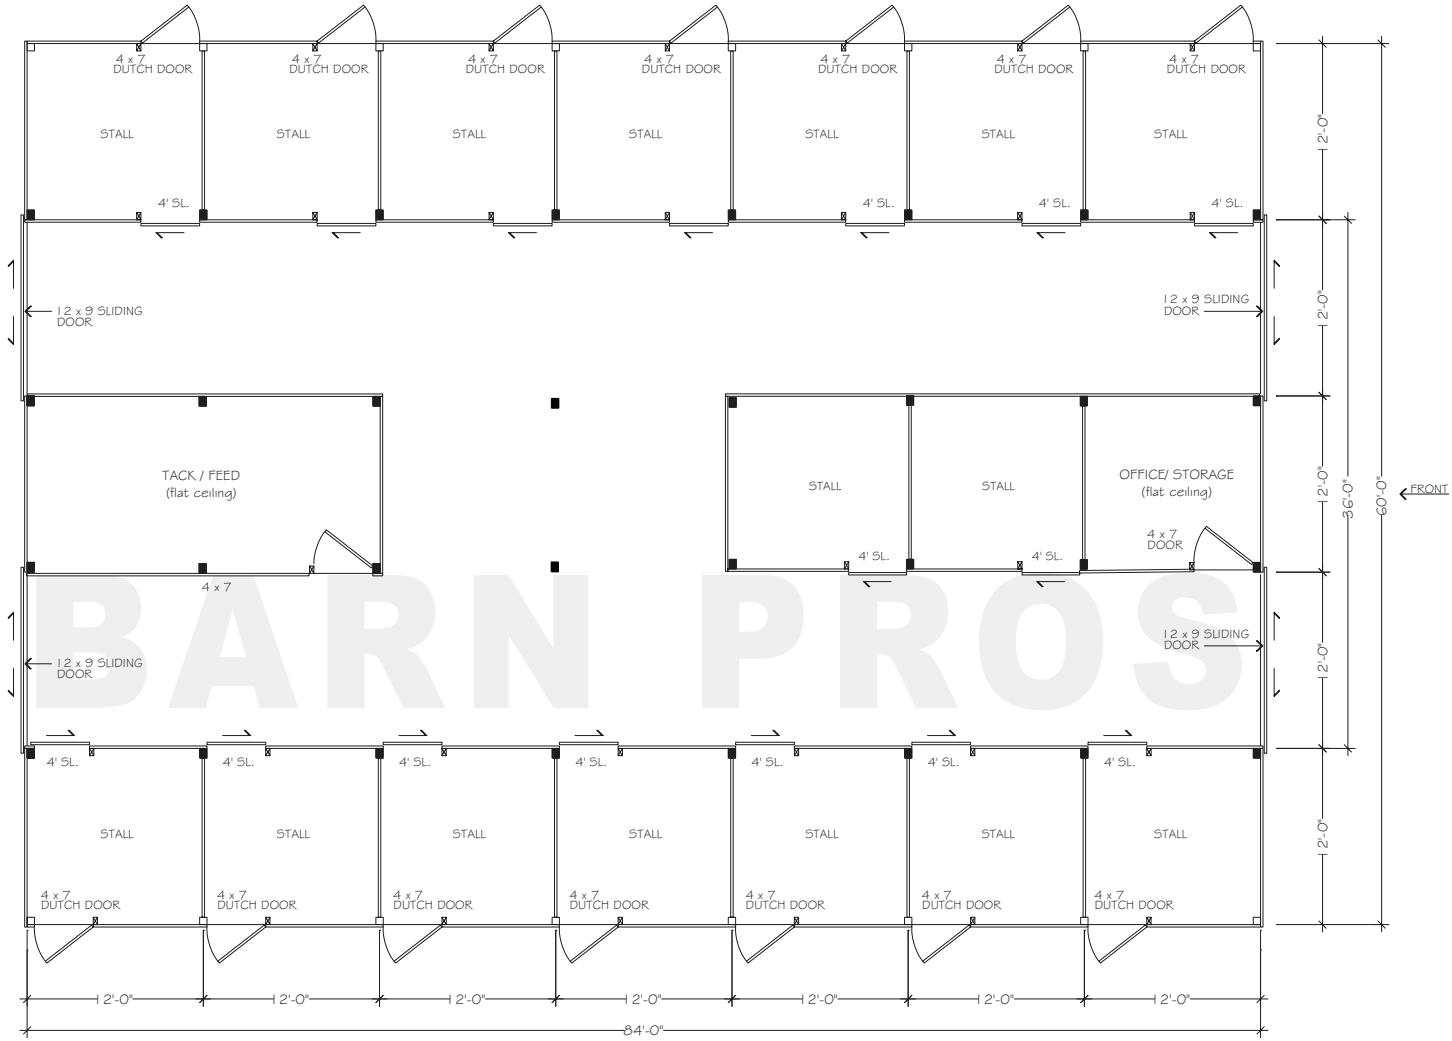

Elevations | Floorplans

© 2015 BARN PROS INC

Barn Pros Grand Sierra 84 Barn
Standard Model with Equine Package

FRONT ELEVATION

© 2015 BARN PROS INC

Barn Pros Grand Sierra 84 Barn
Standard Model with Equine Package

REAR ELEVATION

© 2015 BARN PROS INC

Barn Pros Grand Sierra 84 Barn
Standard Model with Equine Package

LEFT SIDE ELEVATION

© 2015 BARN PROS INC

Barn Pros Grand Sierra 84 Barn

Standard Model with Equine Package

RIGHT SIDE ELEVATION

© 2015 BARN PROS INC

Barn Pros Grand Sierra 84 Barn Standard Model with Equine Package

FLOORPLAN - LOWER

© 2015 BARN PROS INC