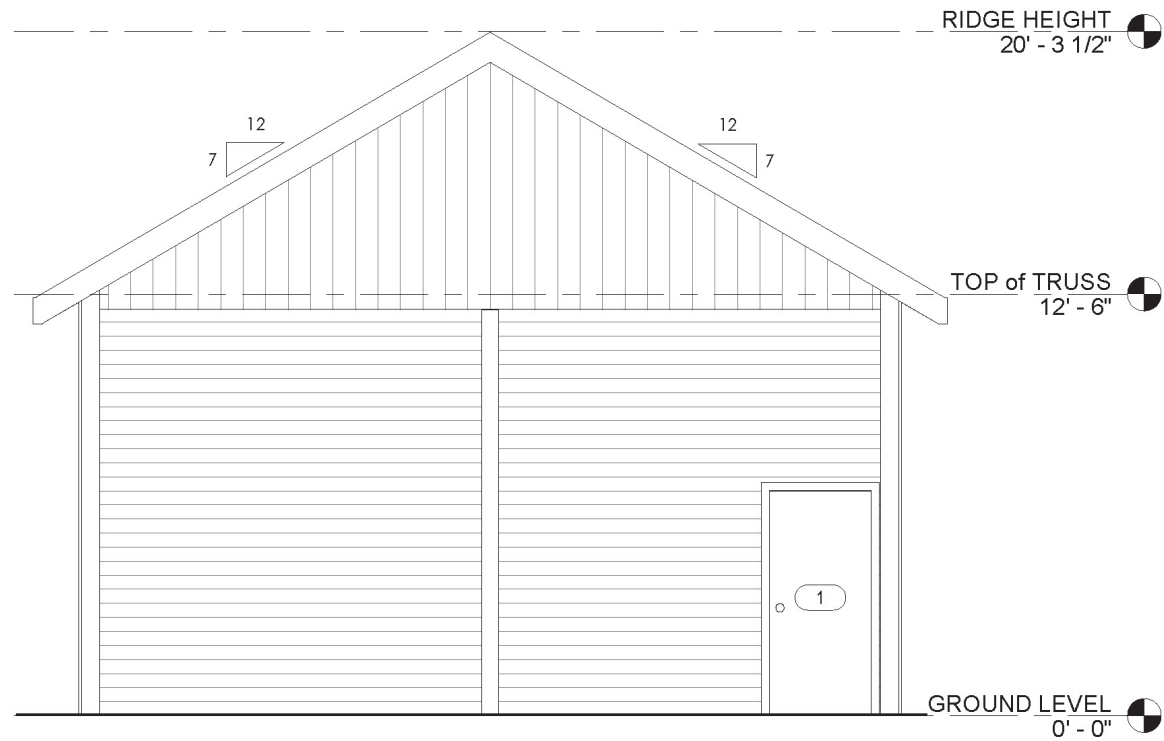

B

Barn Pros Nationwide
14567 169TH DR. S.E. MONROE, WA 98272
PHONE: 1-866-844-2276

JOURNEYMAN 36' Garage Kit - STANDARD

Barn Pros Nationwide
14567 169TH DR. S.E. MONROE, WA 98272
PHONE: 1-866-844-2276

JOURNEYMAN 36' Garage Kit - STANDARD

FRONT ELEVATION

Barn Pros Nationwide
14567 169TH DR. S.E. MONROE, WA 98272
PHONE: 1-866-844-2276

JOURNEYMAN 36' Garage Kit - STANDARD

REAR ELEVATION

Barn Pros Nationwide
14567 169TH DR. S.E. MONROE, WA 98272
PHONE: 1-866-844-2276