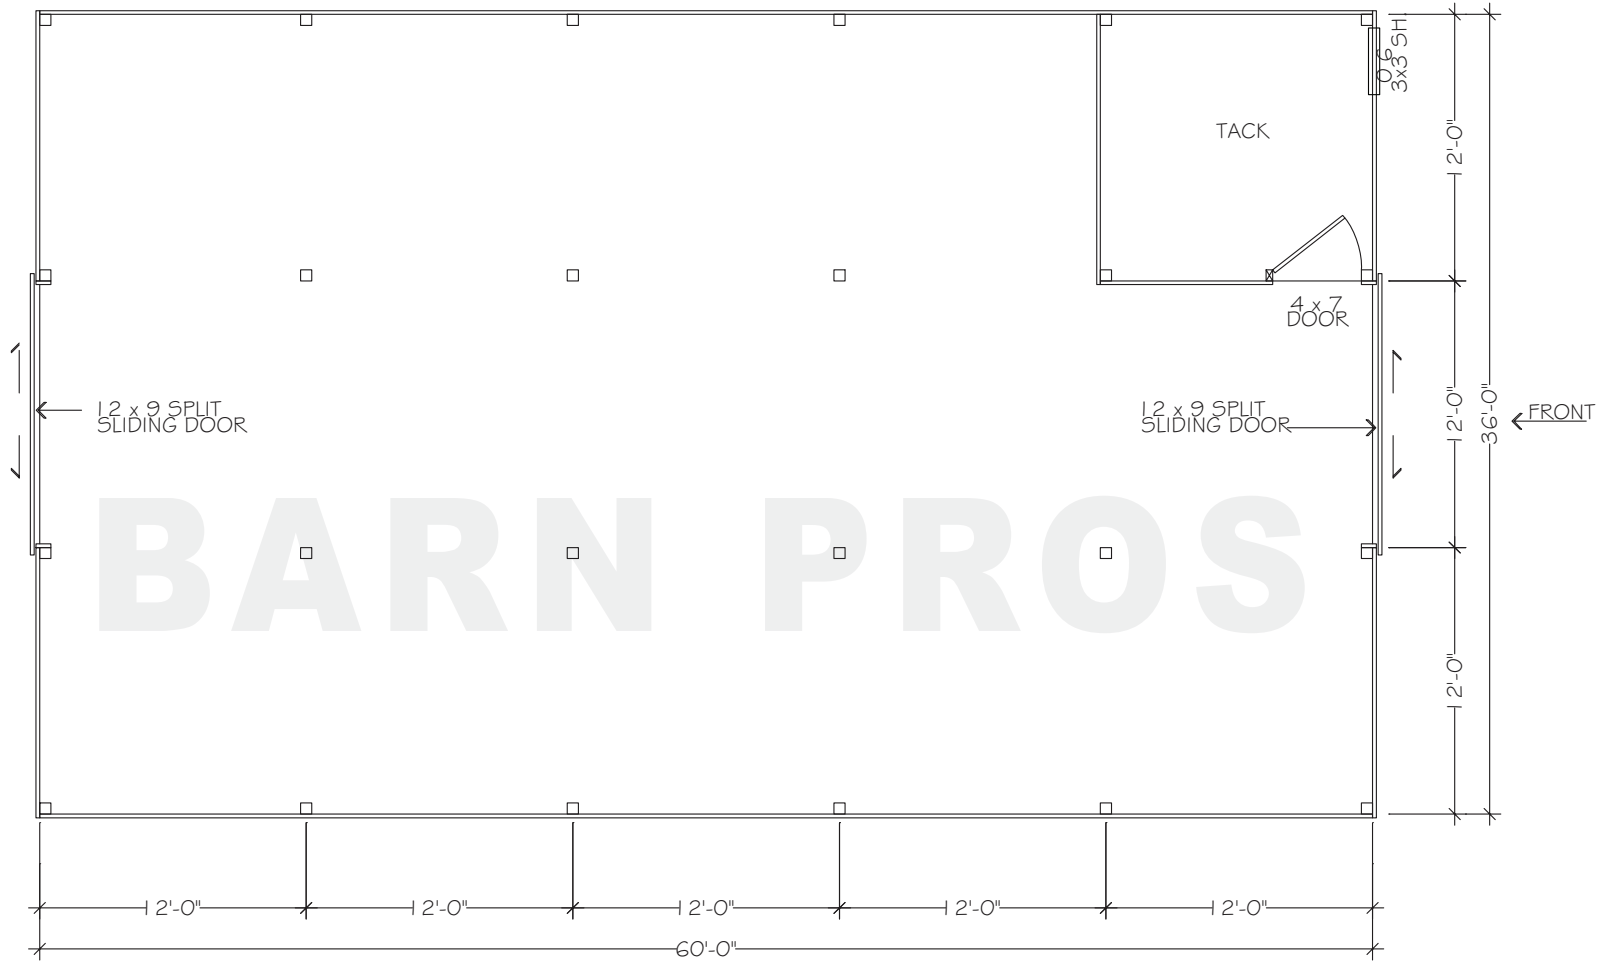

## Standard Model

RIGHT SIDE ELEVATION

© 2015 BARN PROS INC

Barn Pros Sierra Monitor 60 Barn  
Standard Model

FLOORPLAN - LOWER

© 2015 BARN PROS INC