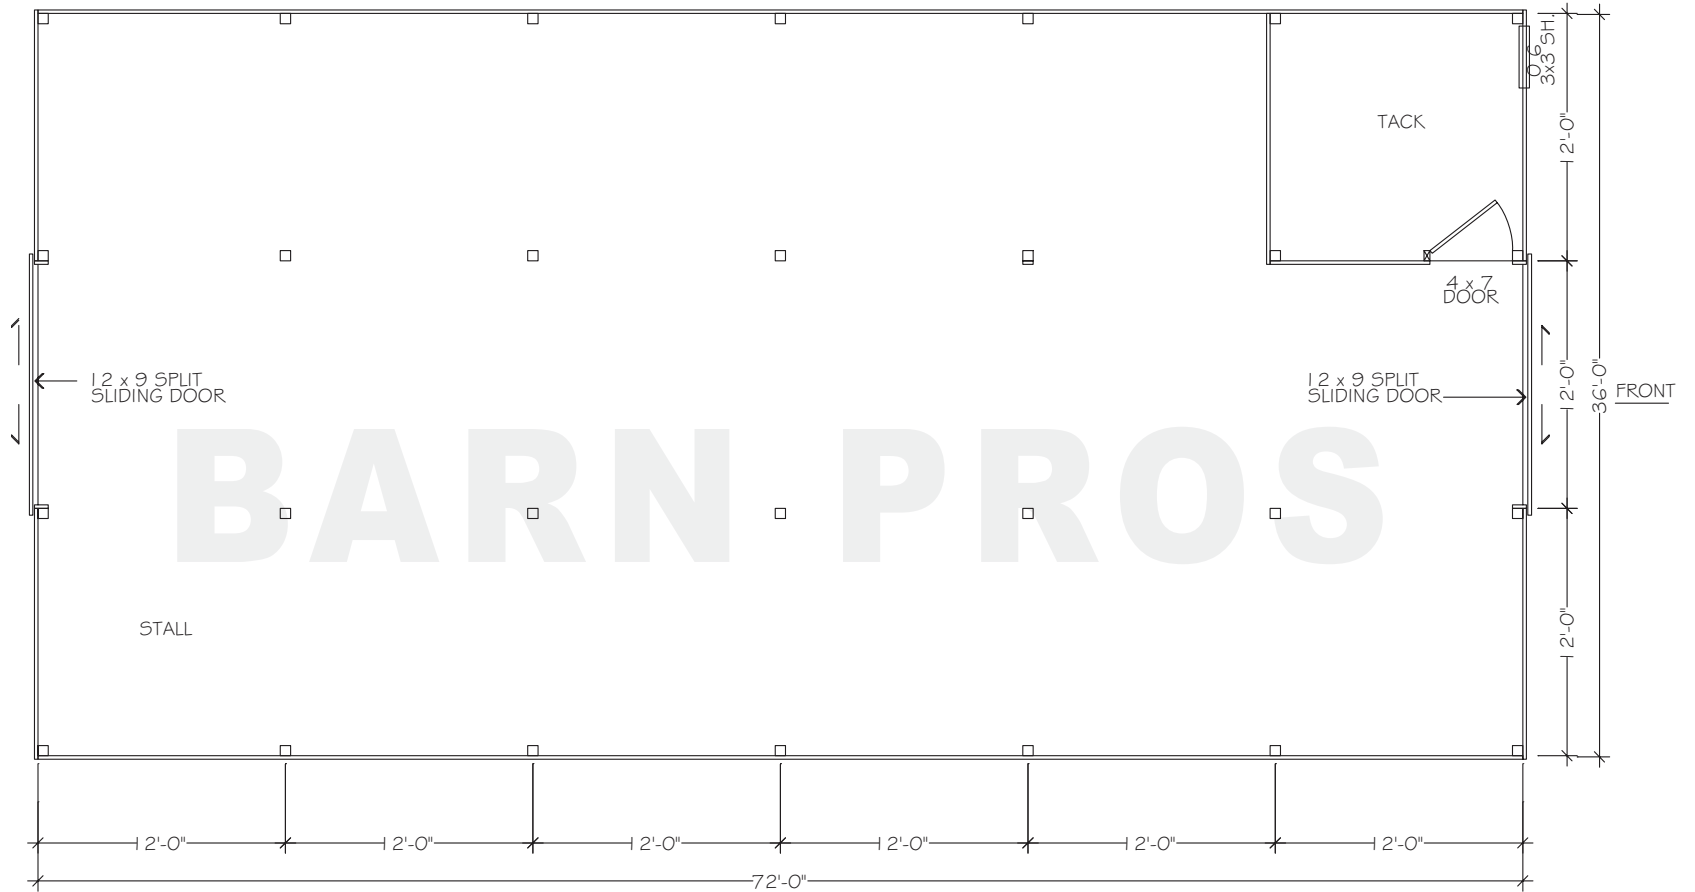

## Standard Model

RIGHT SIDE ELEVATION

© 2015 BARN PROS INC

Barn Pros Sierra Monitor 72 Barn  
Standard Model

FLOORPLAN - LOWER

© 2015 BARN PROS INC