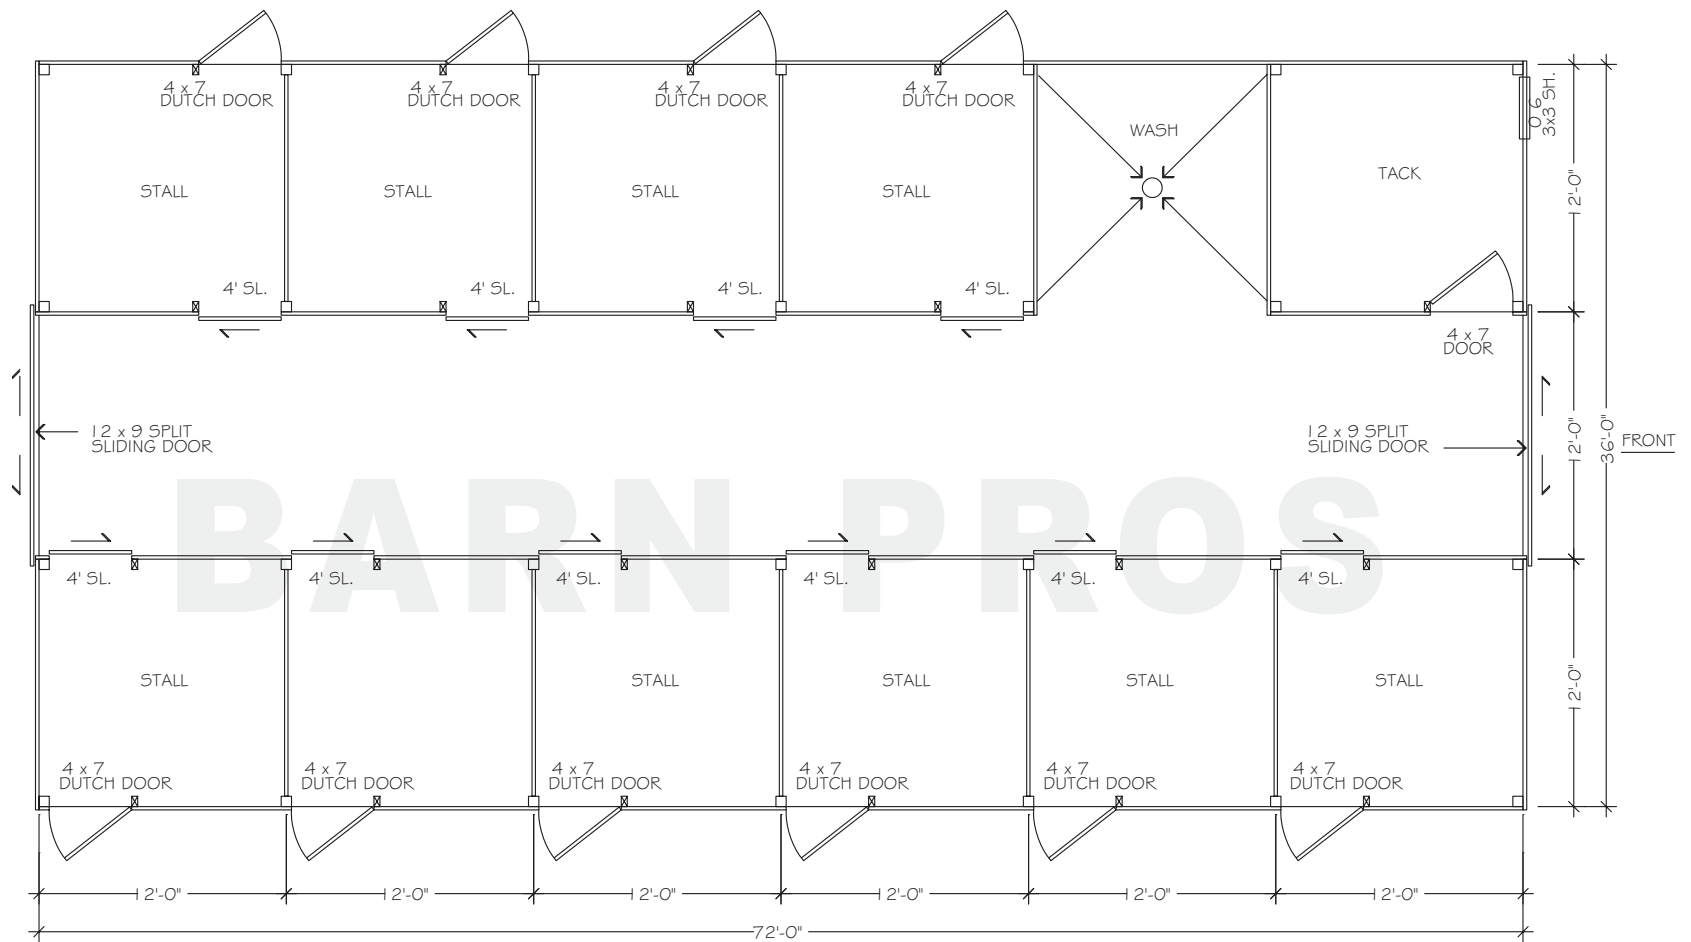

REAR ELEVATION

© 2015 BARN PROS INC

Barn Pros Sierra Monitor 72 Barn

Standard Model with Equine Package

LEFT SIDE ELEVATION

© 2015 BARN PROS INC

Barn Pros Sierra Monitor 72 Barn

Standard Model with Equine Package

RIGHT SIDE ELEVATION

© 2015 BARN PROS INC

Barn Pros Sierra Monitor 72 Barn

Standard Model with Equine Package

FLOORPLAN - LOWER

© 2015 BARN PROS INC